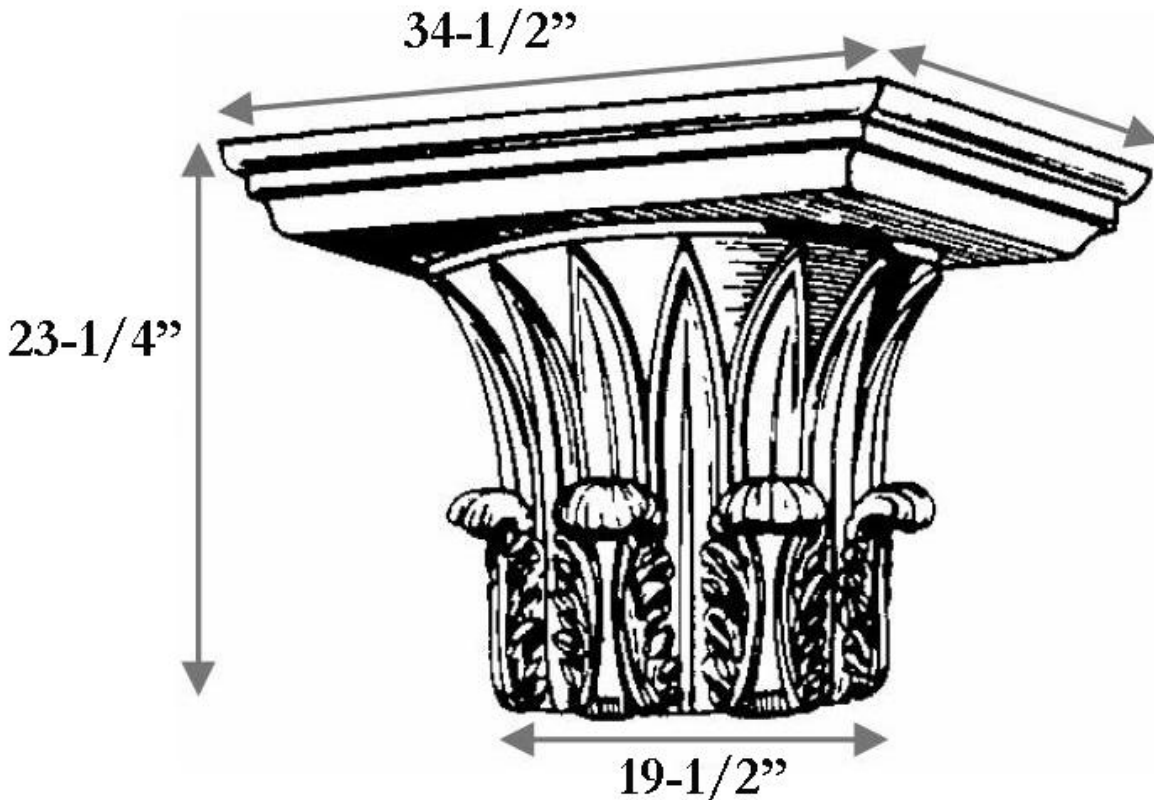

## CAST RESIN CAPITALS

19-1/2" GREEK CORINTHIAN

### SPECIFICATIONS

Load Bearing:	Yes
Material:	Cast Polyester Resin
Base Width:	19-1/2"
Height:	23-1/4"
Abacus:	34-1/2"