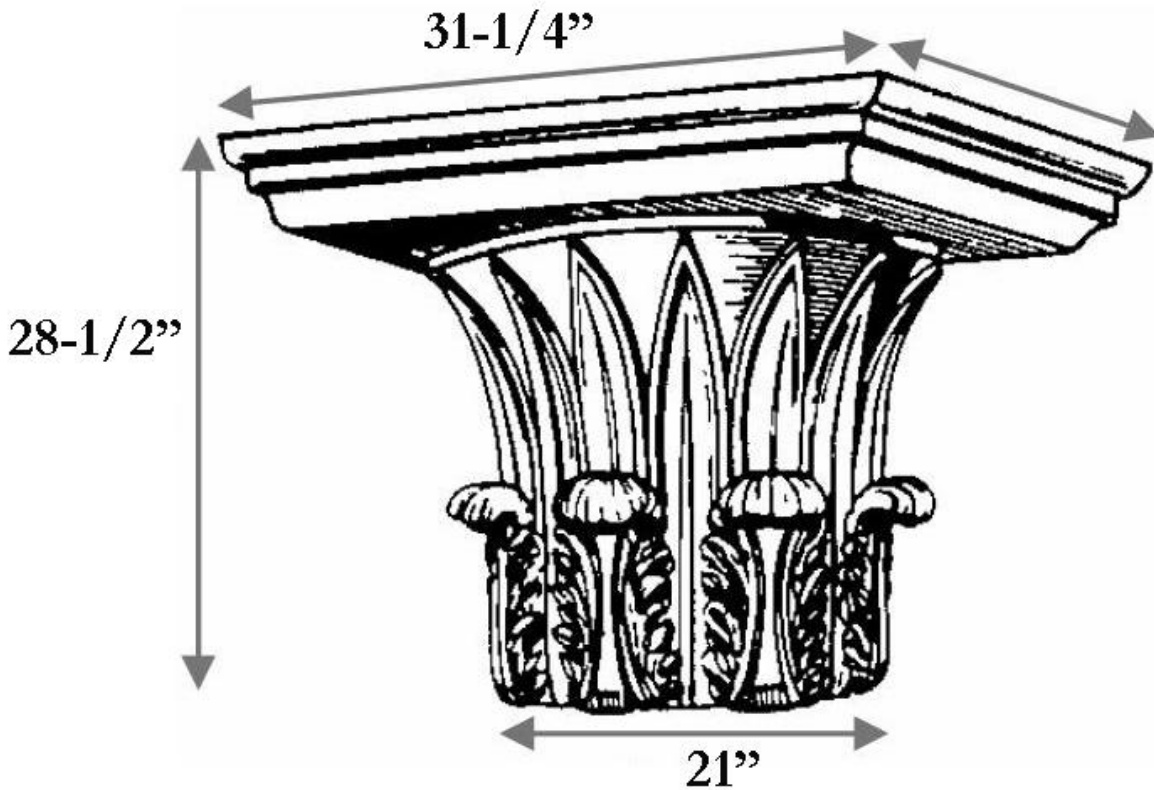

CHADSWORTH INCORPORATED

CAST RESIN CAPITALS

21" GREEK CORINTHIAN

SPECIFICATIONS

Load Bearing:	Yes
Material:	Cast Polyester Resin
Base Width:	21"
Height:	28-1/2"
Abacus:	31-1/4"