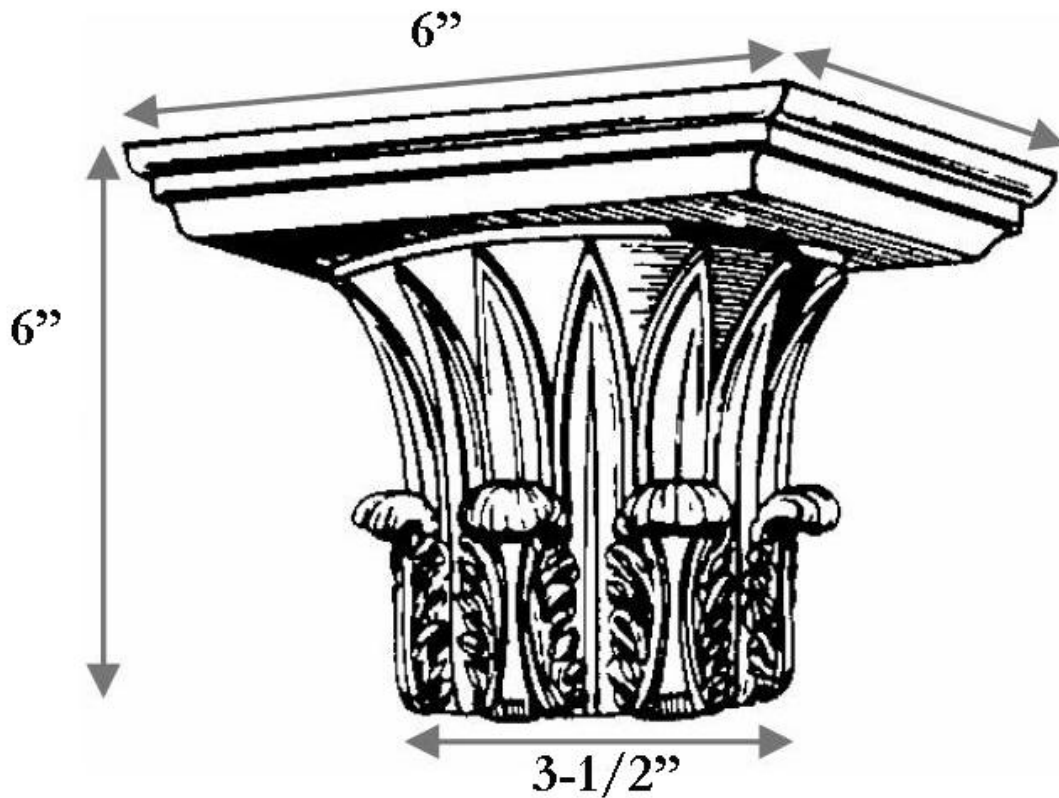

CHADSWORTH INCORPORATED

CAST RESIN CAPITALS

3-1/2" GREEK CORINTHIAN

SPECIFICATIONS

Load Bearing:	Yes
Material:	Cast Polyester Resin
Base Width:	3-1/2"
Height:	6"
Abacus:	6"