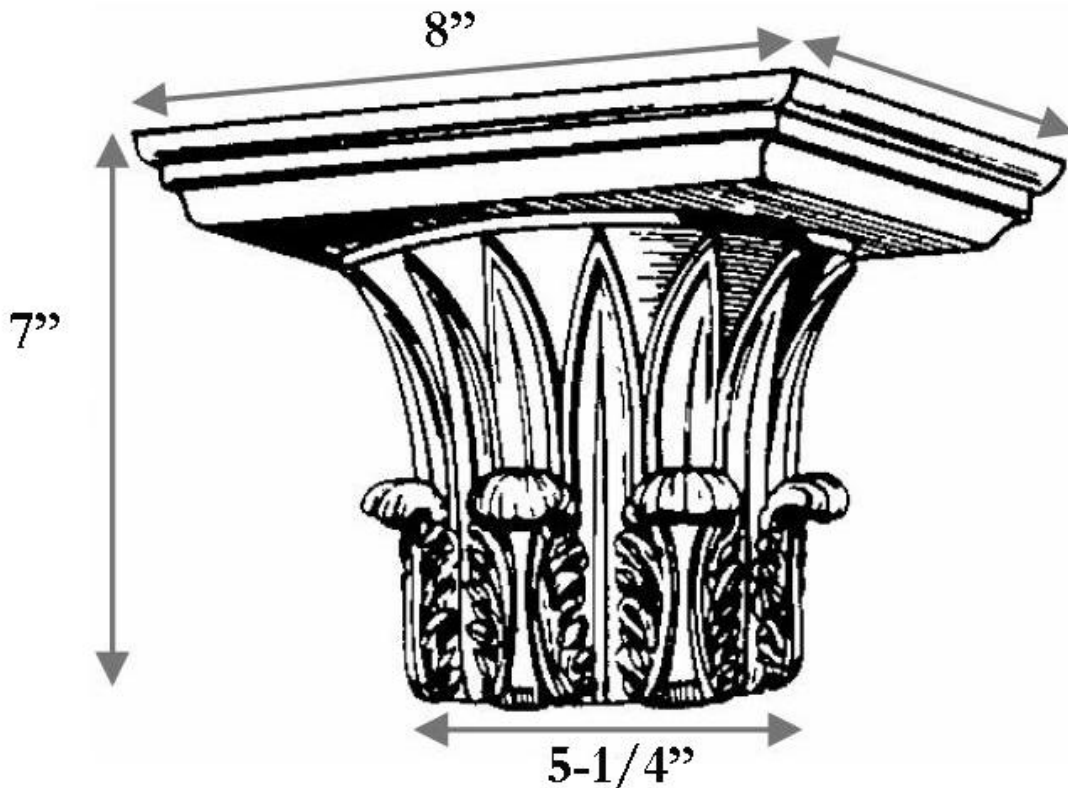

CHADSWORTH INCORPORATED

CAST RESIN CAPITALS

5-1/4" GREEK CORINTHIAN

SPECIFICATIONS

Load Bearing:	Yes
Material:	Cast Polyester Resin
Base Width:	5-1/4"
Height:	7"
Abacus:	8"