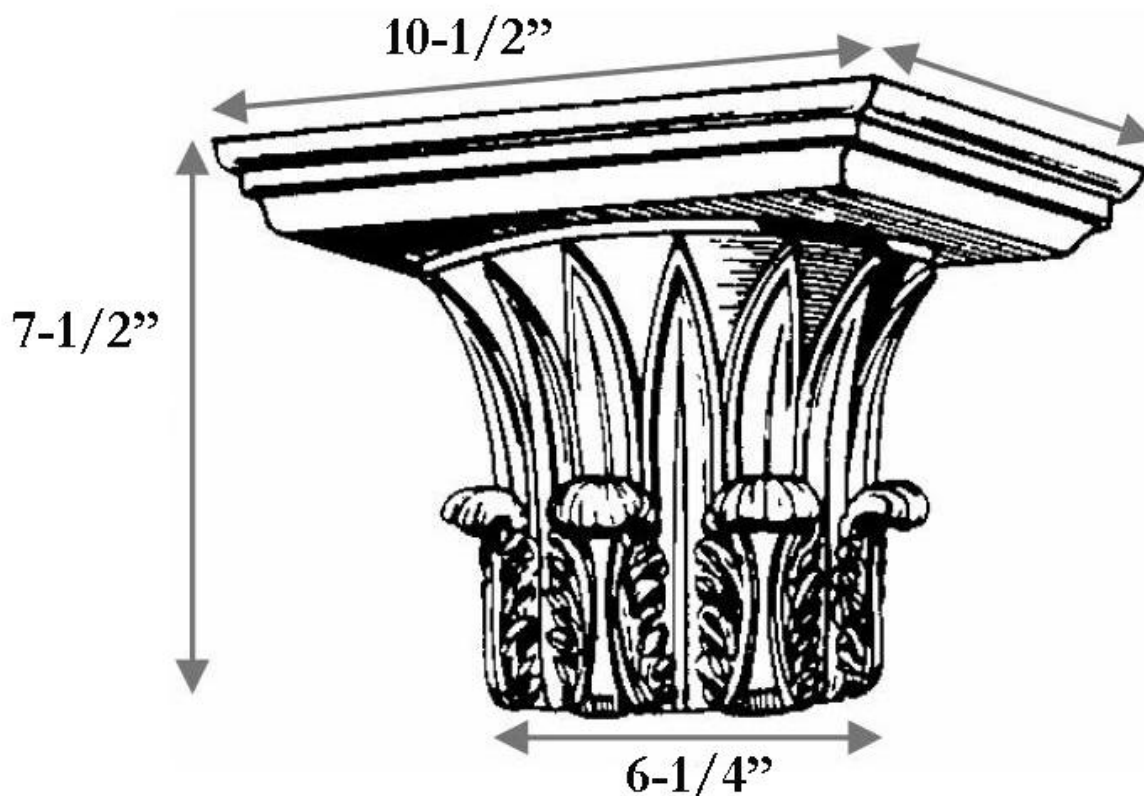

CHADSWORTH INCORPORATED

CAST RESIN CAPITALS

6-1/4" GREEK CORINTHIAN

SPECIFICATIONS

Load Bearing:	Yes
Material:	Cast Polyester Resin
Base Width:	6-1/4"
Height:	7-1/2"
Abacus:	10-1/2"