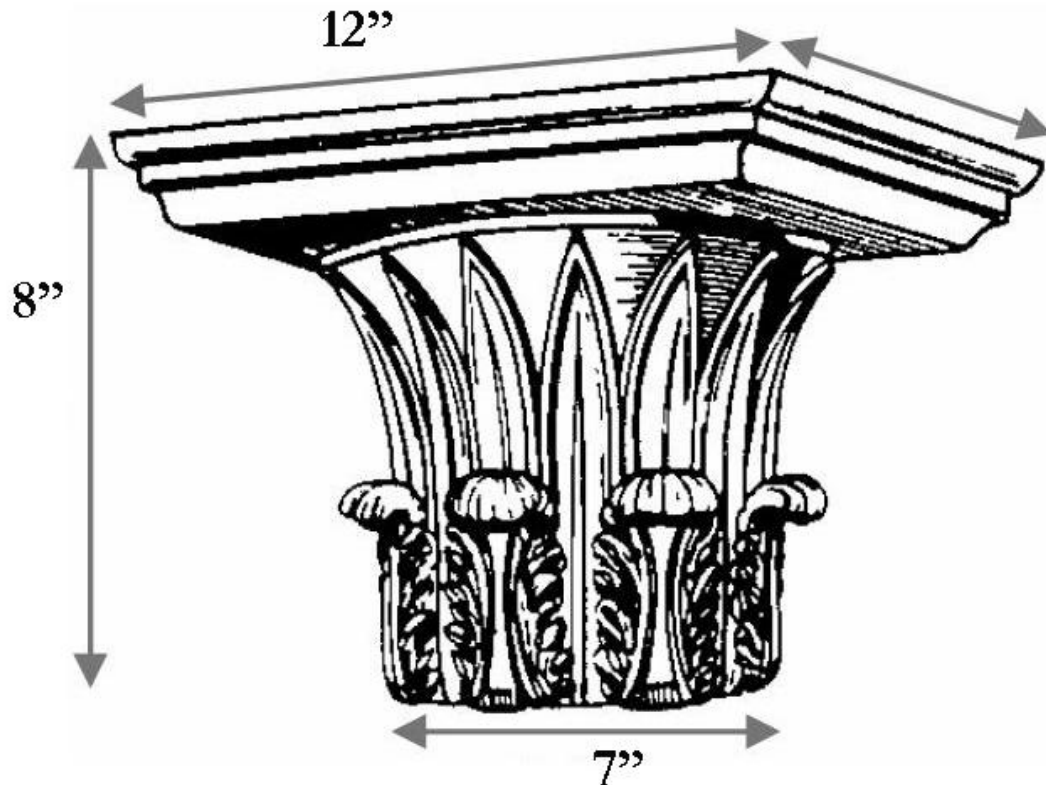

CHADSWORTH INCORPORATED

CAST RESIN CAPITALS

7" GREEK CORINTHIAN

SPECIFICATIONS

Load Bearing:	Yes
Material:	Cast Polyester Resin
Base Width:	7"
Height:	8"
Abacus:	12"