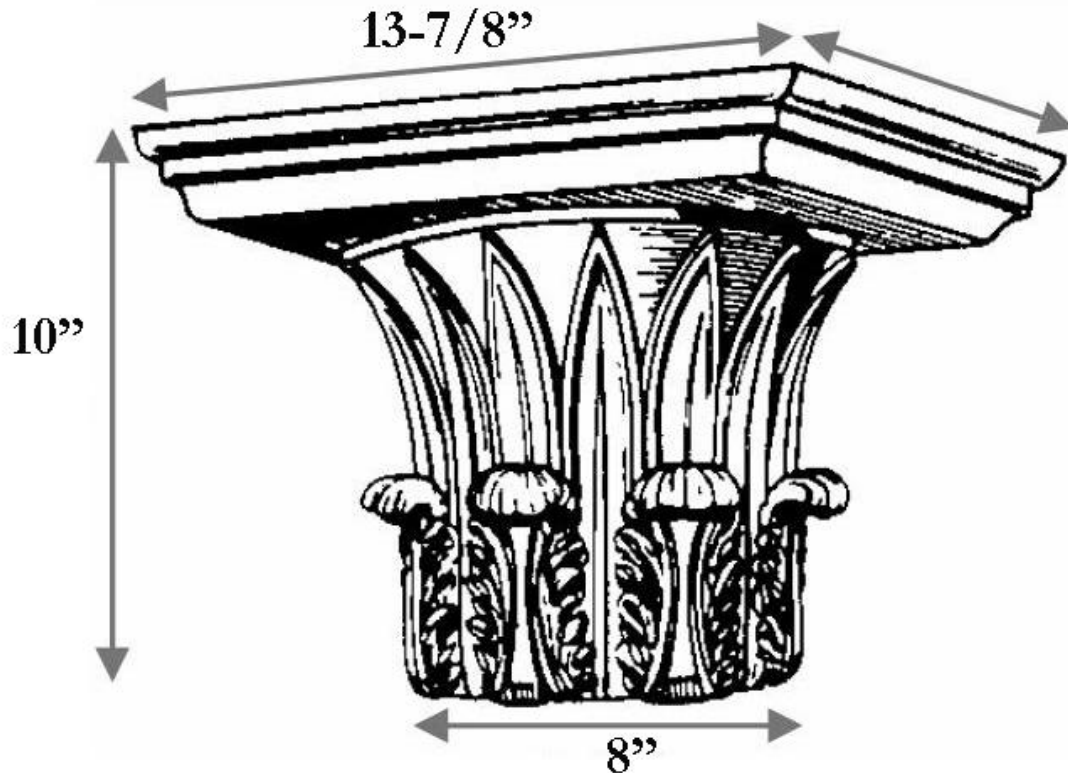

CHADSWORTH INCORPORATED

CAST RESIN CAPITALS

8" GREEK CORINTHIAN

SPECIFICATIONS

Load Bearing:	Yes
Material:	Cast Polyester Resin
Base Width:	8"
Height:	10"
Abacus:	13-7/8"