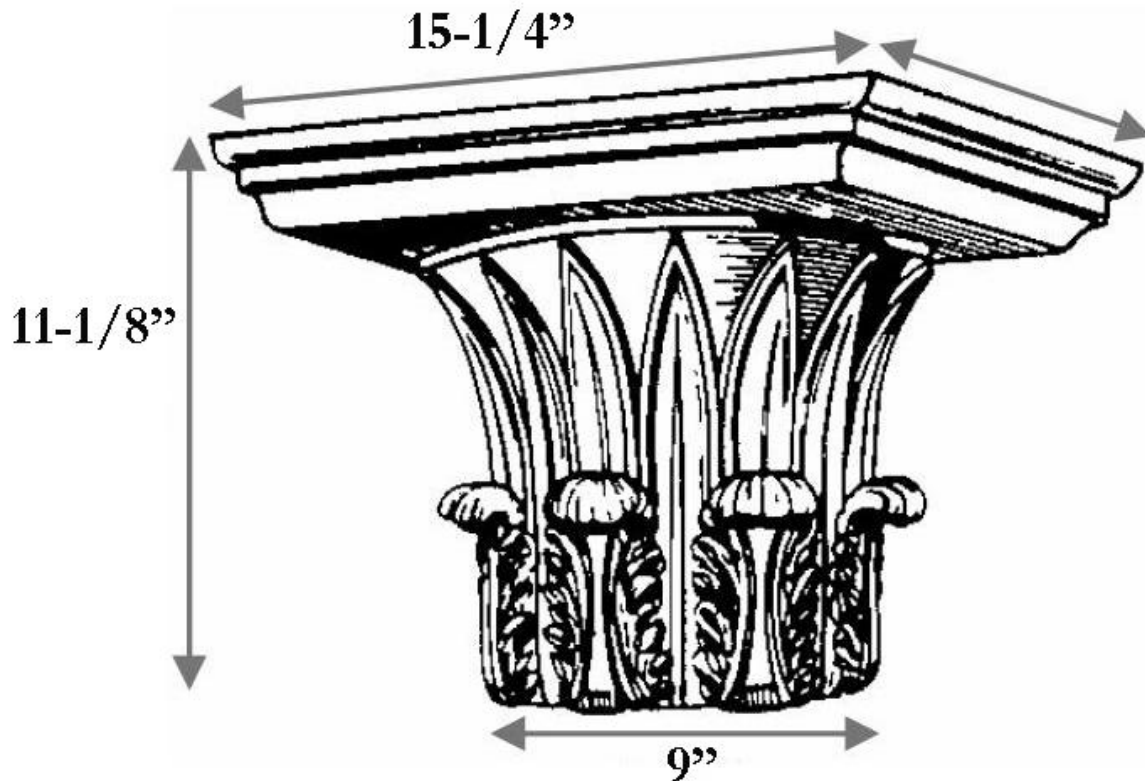

CHADSWORTH INCORPORATED

CAST RESIN CAPITALS

9" GREEK CORINTHIAN

SPECIFICATIONS

Load Bearing:	Yes
Material:	Cast Polyester Resin
Base Width:	9"
Height:	11-1/8"
Abacus:	15-1/4"