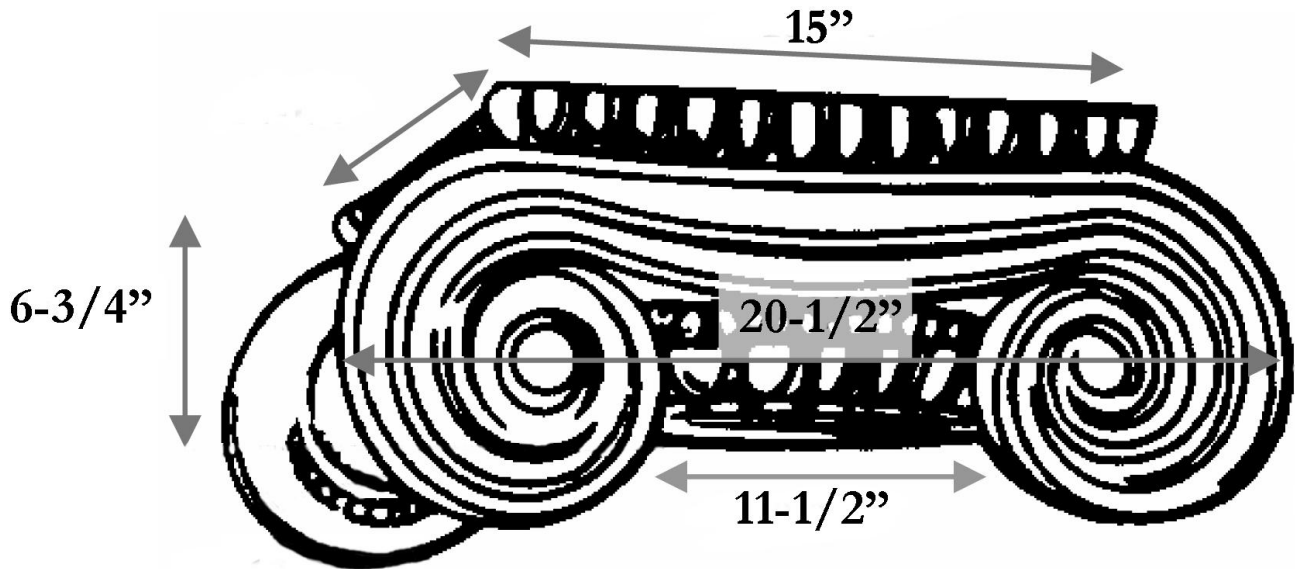

## CAST RESIN CAPITALS

11-1/2" GREEK ERECHTHEUM

### SPECIFICATIONS

Load Bearing:	Yes
Material:	Cast Polyester Resin
Base Width:	11-1/2"
Height:	6-3/4"
Abacus:	15"
Scroll to Scroll:	20-1/2"