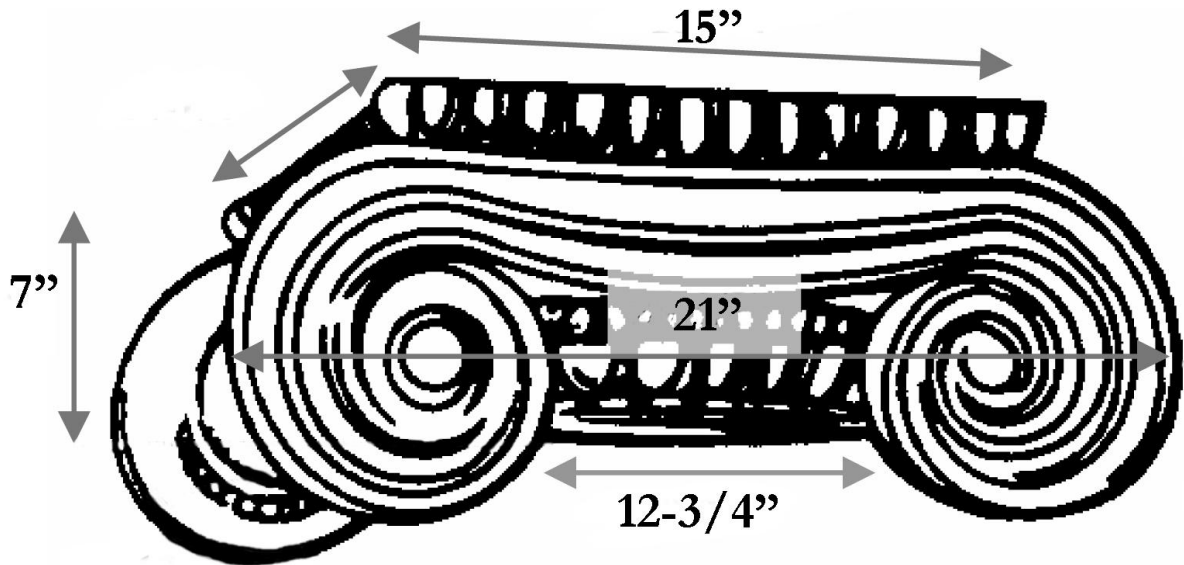

## CAST RESIN CAPITALS

12-3/4" GREEK ERECHTHEUM

### SPECIFICATIONS

Load Bearing:	Yes
Material:	Cast Polyester Resin
Base Width:	12-3/4"
Height:	7"
Abacus:	15"
Scroll to Scroll:	21"