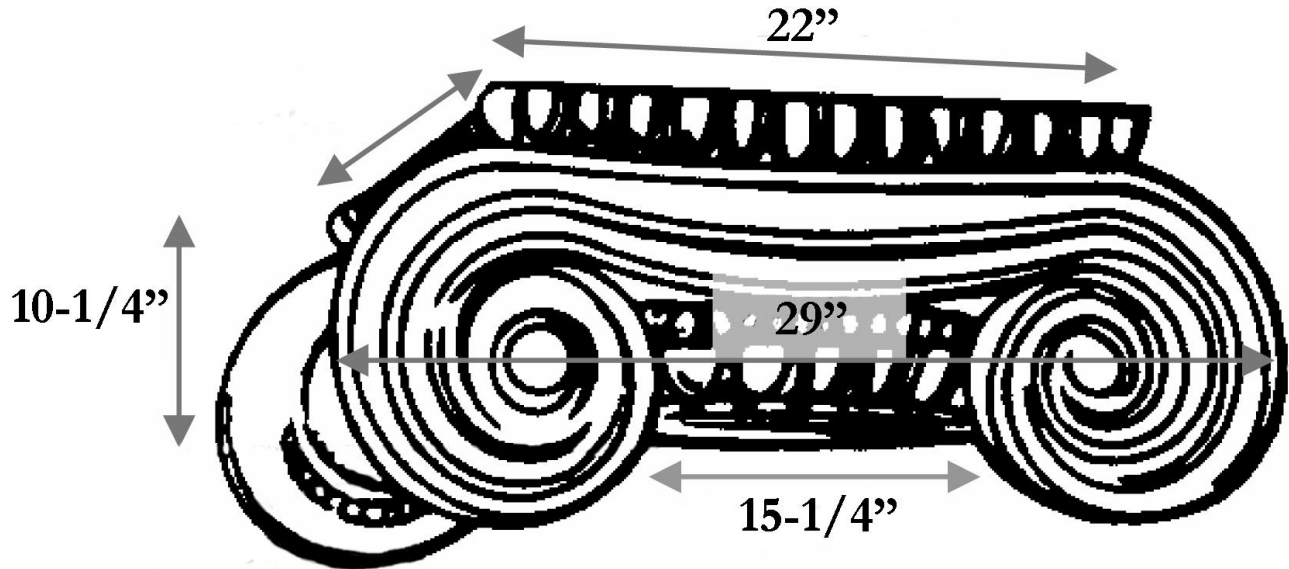

## CAST RESIN CAPITALS

15-1/4" GREEK ERECHTHEUM

### SPECIFICATIONS

Load Bearing:	Yes
Material:	Cast Polyester Resin
Base Width:	15-1/4"
Height:	10-1/4"
Abacus:	22"
Scroll to Scroll:	29"