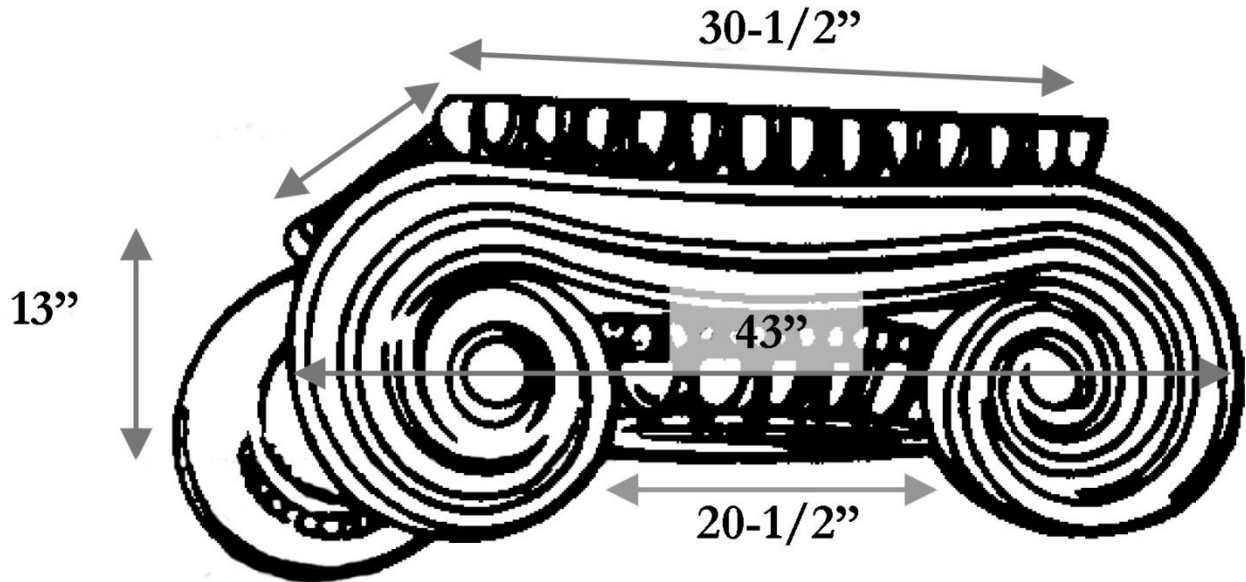

CHADSWORTH INCORPORATED

CAST RESIN CAPITALS

20-1/2" GREEK ERECHTHEUM

SPECIFICATIONS

Load Bearing:	Yes
Material:	Cast Polyester Resin
Base Width:	20-1/2"
Height:	13"
Abacus:	30-1/2"
Scroll to Scroll:	43"