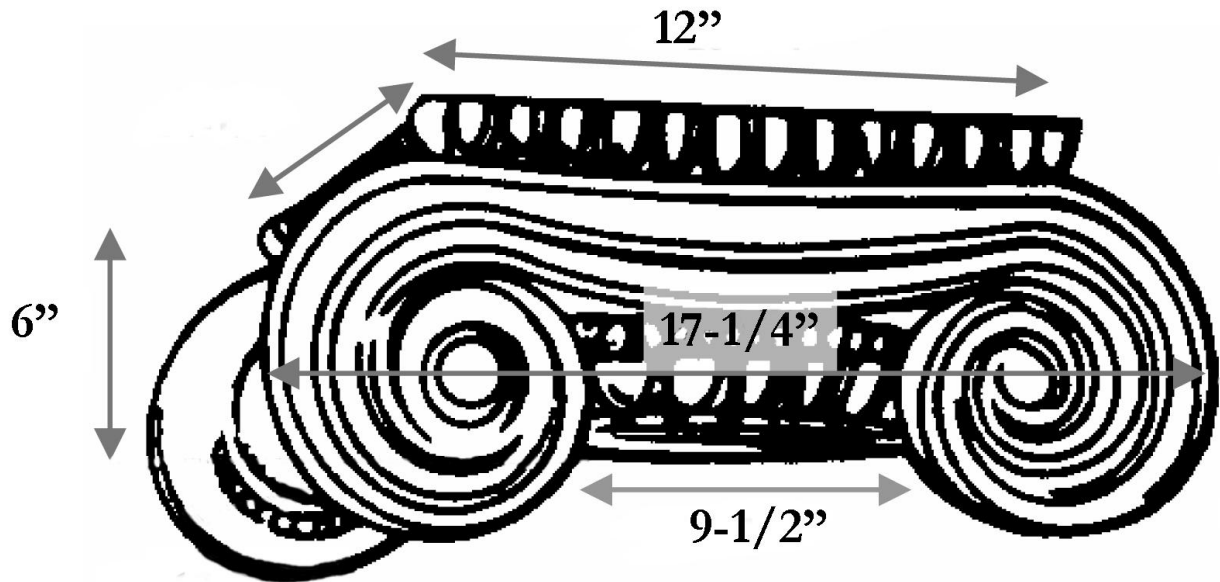

CHADSWORTH INCORPORATED

CAST RESIN CAPITALS

9-1/2" GREEK ERECHTHEUM

SPECIFICATIONS

Load Bearing:	Yes
Material:	Cast Polyester Resin
Base Width:	9-1/2"
Height:	6"
Abacus:	12"
Scroll to Scroll:	17-1/4"