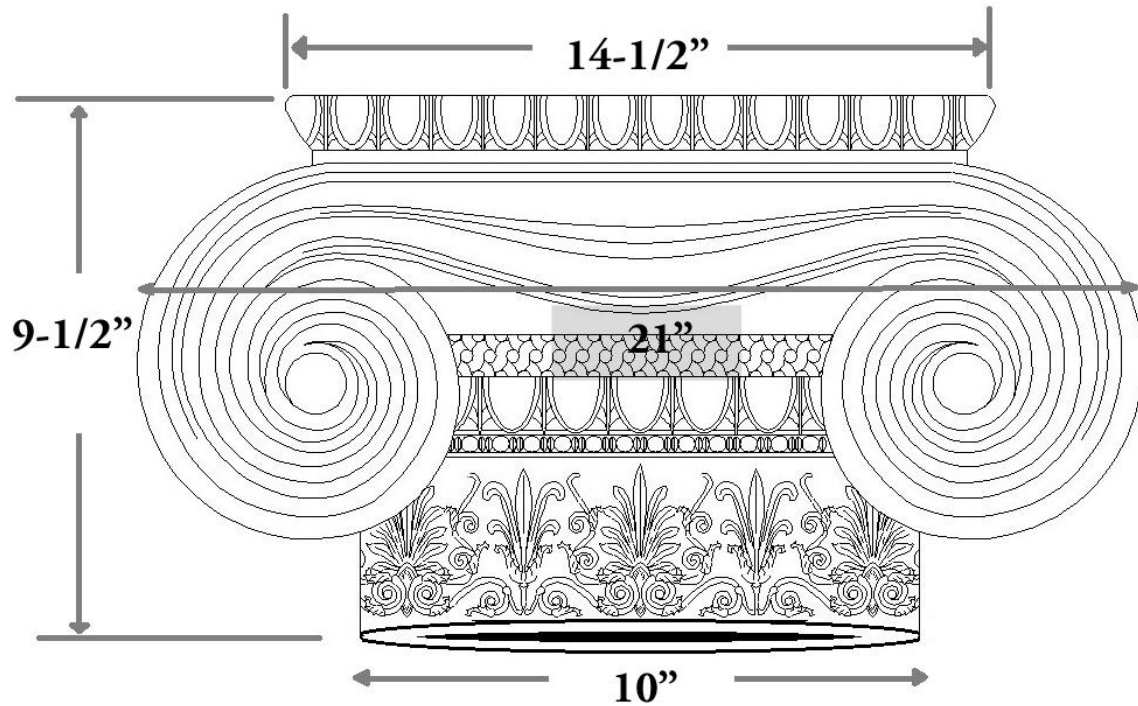

CHADSWORTH INCORPORATED

CAST RESIN CAPITALS

10" GREEK ERECHTHEUM WITH NECKING

SPECIFICATIONS

Load Bearing:	Yes
Material:	Cast Polyester Resin
Diameter:	10"
Height:	9-1/2"
Abacus:	14-1/2"
Scroll to Scroll:	21"