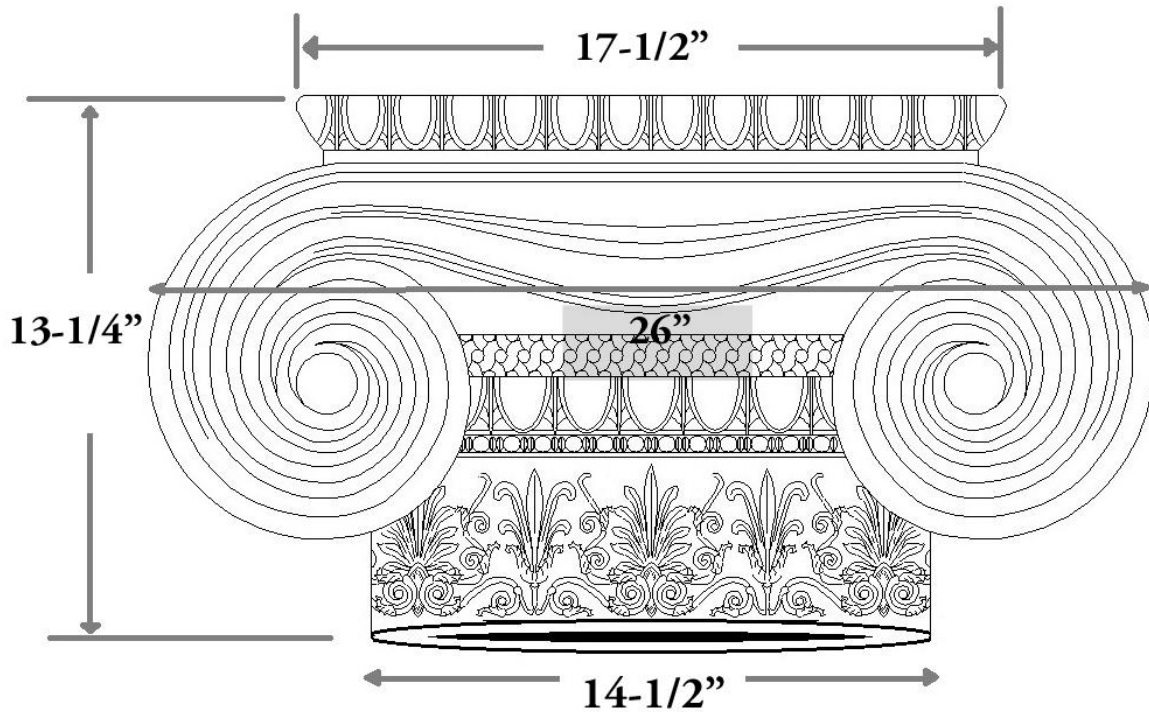

CHADSWORTH INCORPORATED

CAST RESIN CAPITALS

14-1/2" GREEK ERECHTHEUM WITH NECKING

SPECIFICATIONS

Load Bearing:	Yes
Material:	Cast Polyester Resin
Diameter:	14-1/2"
Height:	13-1/4"
Abacus:	17-1/2"
Scroll to Scroll:	26"