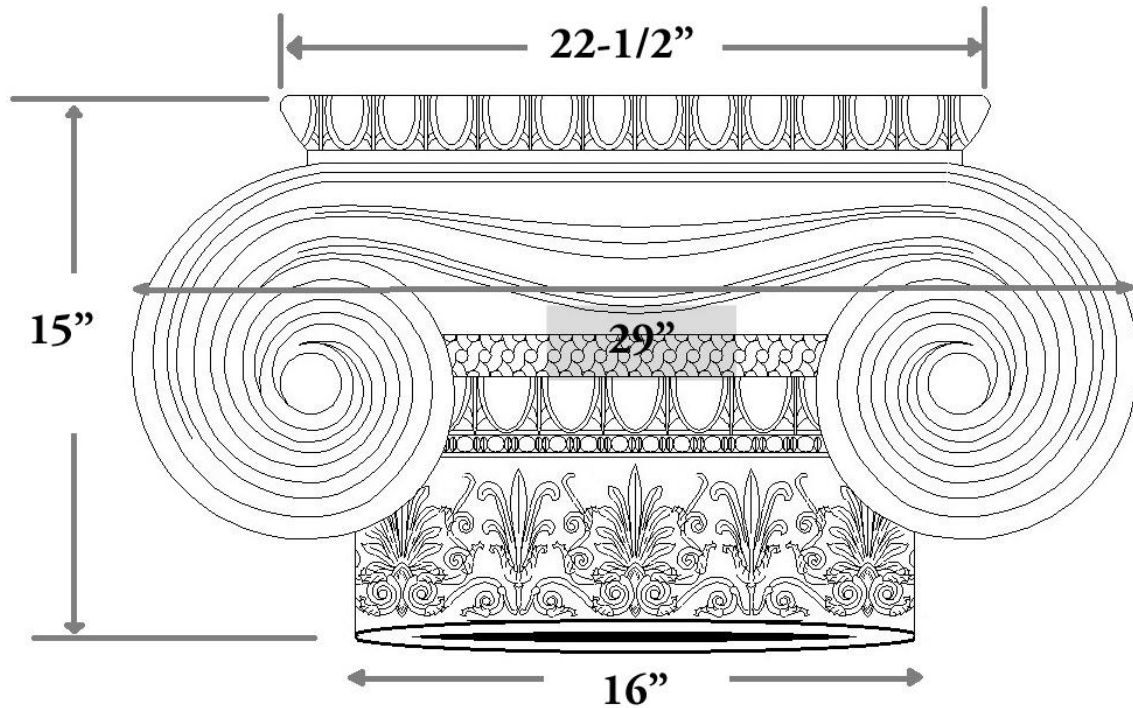

CHADSWORTH INCORPORATED

CAST RESIN CAPITALS

16" GREEK ERECHTHEUM WITH NECKING

SPECIFICATIONS

Load Bearing:	Yes
Material:	Cast Polyester Resin
Diameter:	16"
Height:	15"
Abacus:	22-1/2"
Scroll to Scroll:	29"