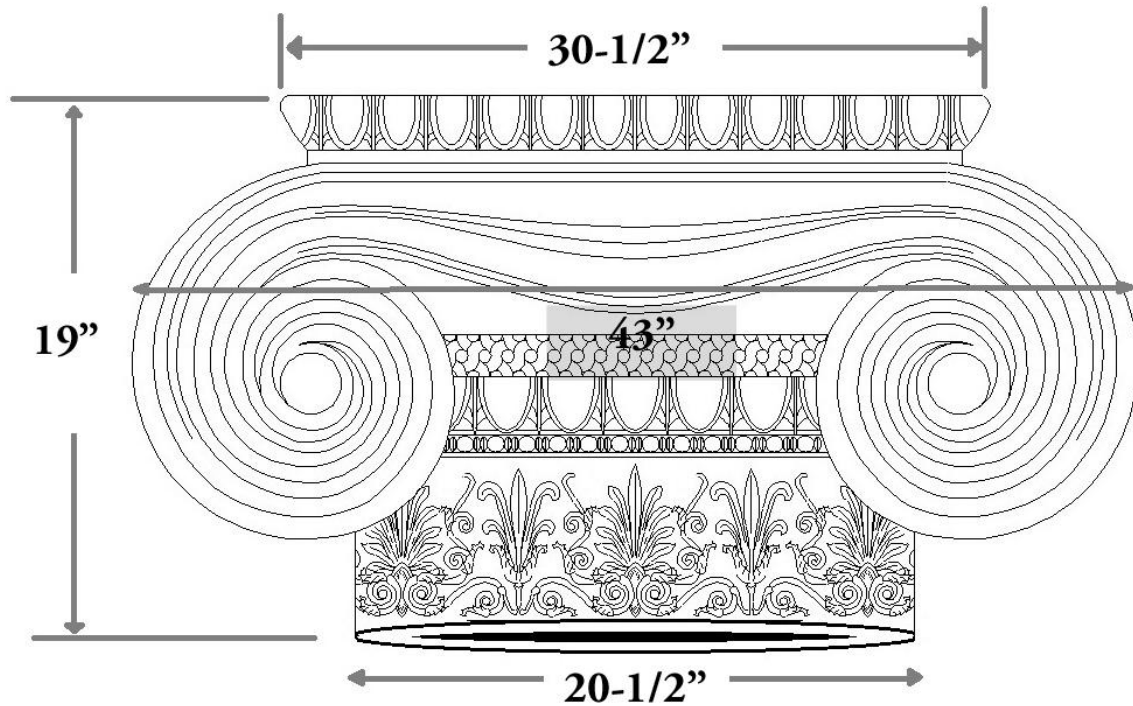

CHADSWORTH INCORPORATED

CAST RESIN CAPITALS

20-1/2" GREEK ERECHTHEUM WITH NECKING

SPECIFICATIONS

Load Bearing:	Yes
Material:	Cast Polyester Resin
Diameter:	20-1/2"
Height:	19"
Abacus:	30-1/2"
Scroll to Scroll:	43"