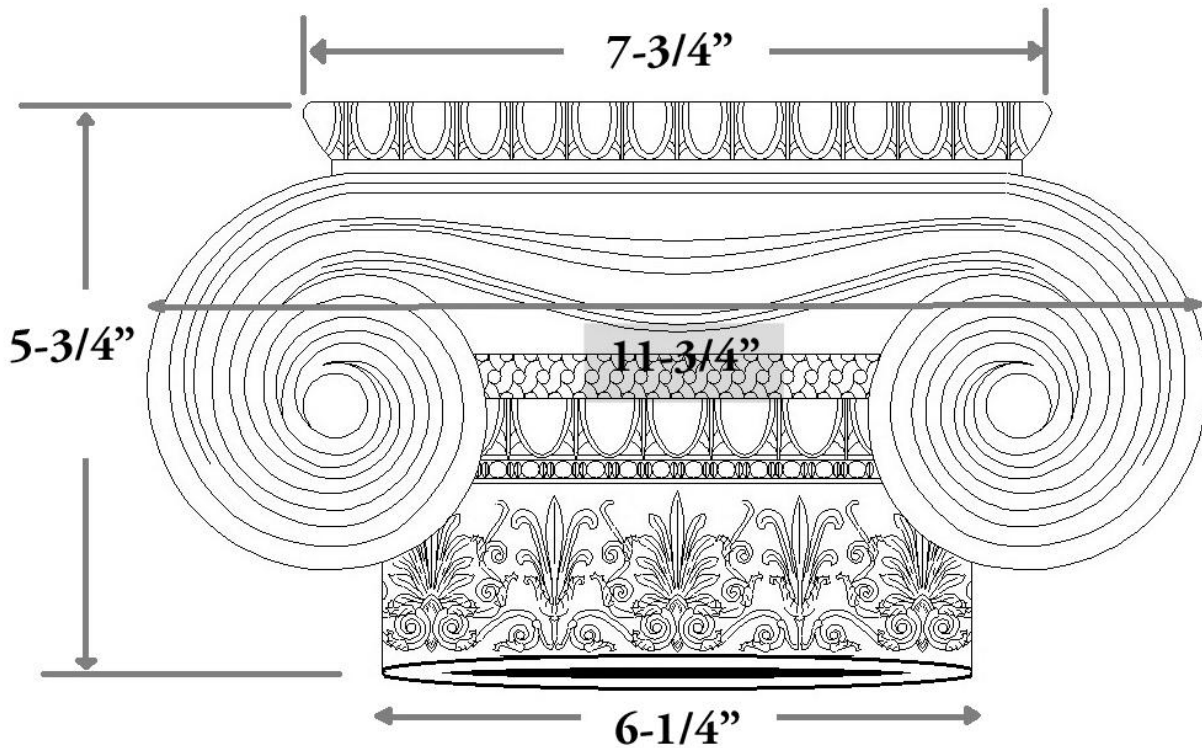

CHADSWORTH INCORPORATED

CAST RESIN CAPITALS

6-1/4" GREEK ERECHTHEUM WITH NECKING

SPECIFICATIONS

Load Bearing:	Yes
Material:	Cast Polyester Resin
Diameter:	6-1/4"
Height:	5-3/4"
Abacus:	7-3/4"
Scroll to Scroll:	11-3/4"