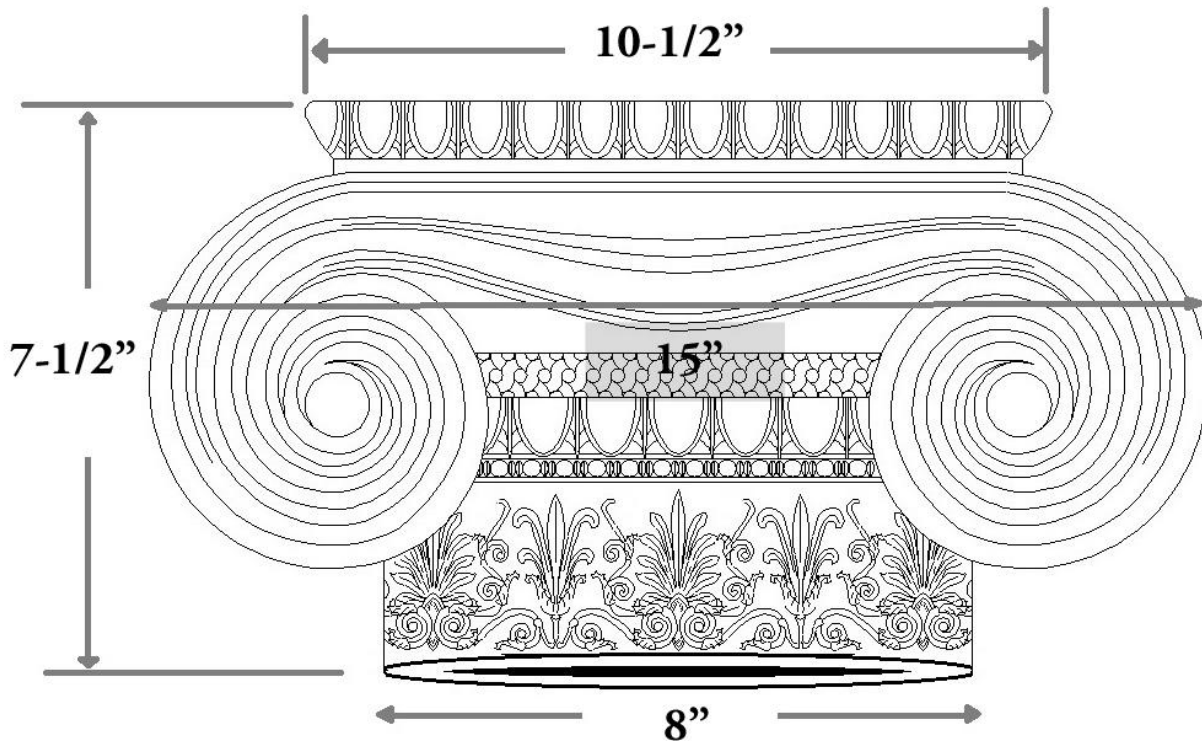

## CAST RESIN CAPITALS

### 8" GREEK ERECHTHEUM WITH NECKING

#### SPECIFICATIONS

Load Bearing:	Yes
Material:	Cast Polyester Resin
Diameter:	8"
Height:	7-1/2"
Abacus:	10-1/2"
Scroll to Scroll:	15"