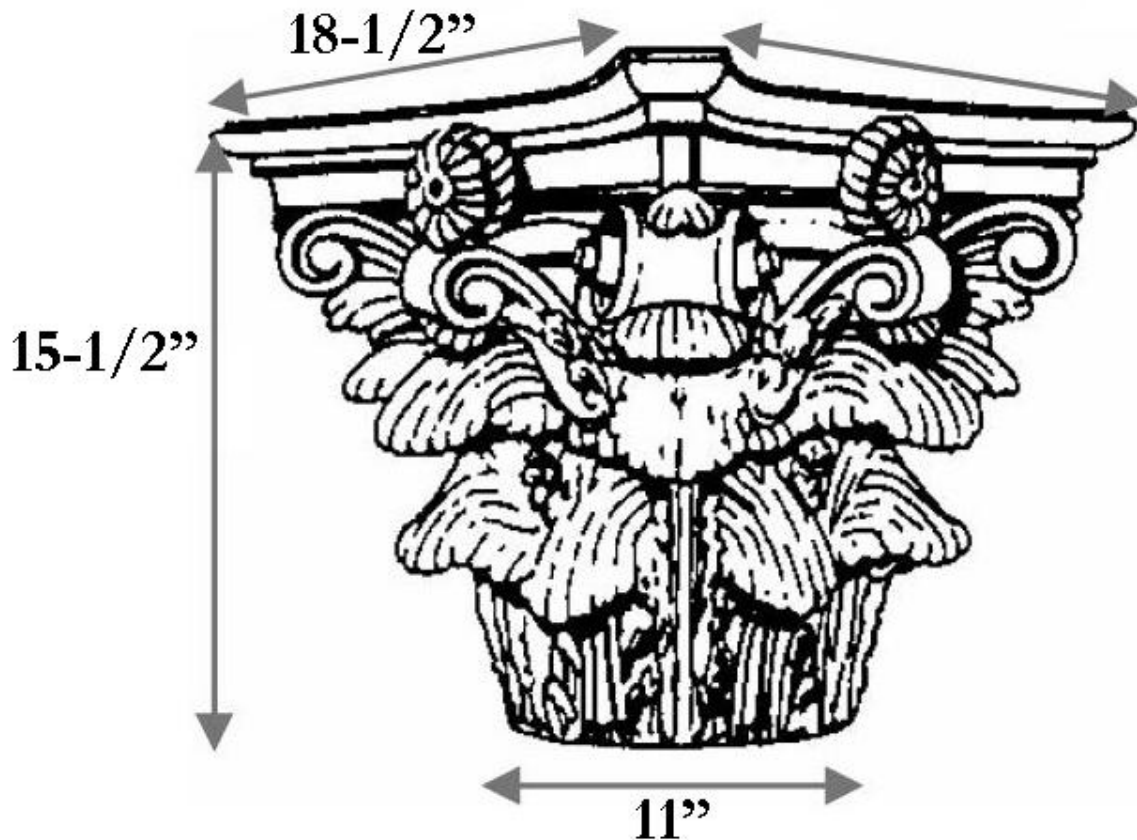

## CAST RESIN CAPITALS

### 11" ROMAN CORINTHIAN

#### SPECIFICATIONS

Load Bearing:	Yes
Material:	Cast Polyester Resin
Base Width:	11"
Height:	15-1/2"
Abacus:	18-1/2"