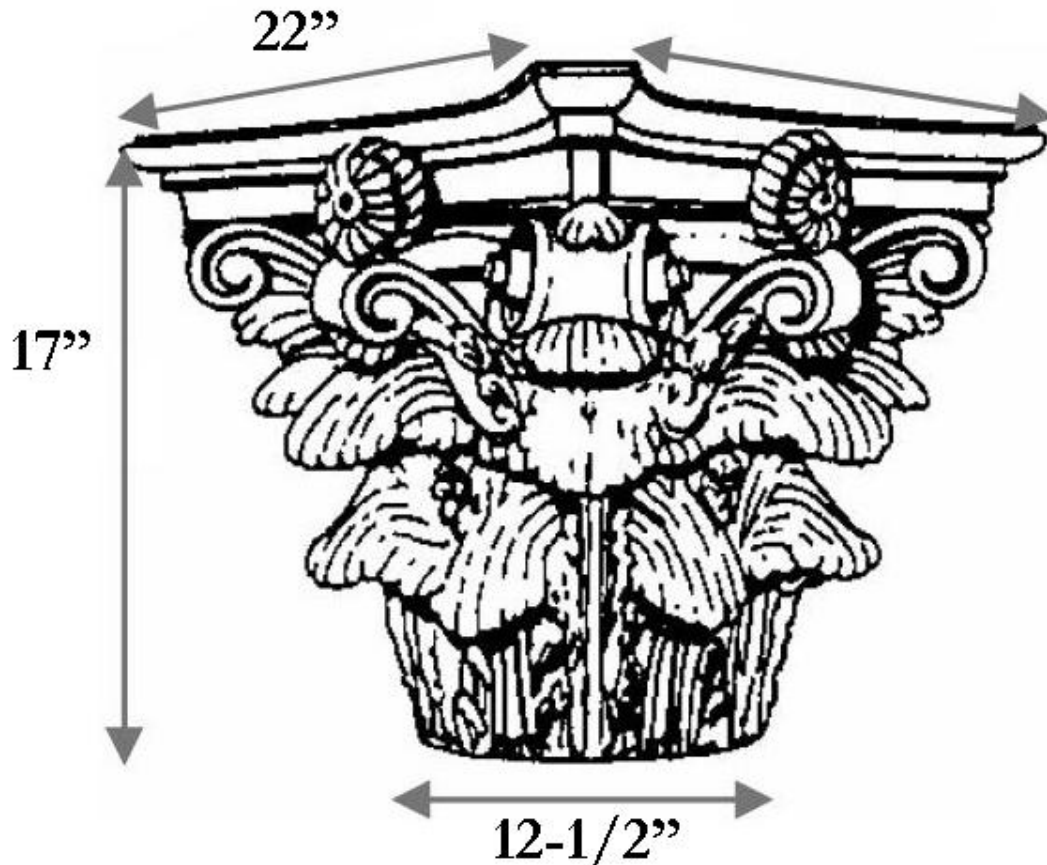

CHADSWORTH INCORPORATED

CAST RESIN CAPITALS

12-1/2" ROMAN CORINTHIAN

SPECIFICATIONS

Load Bearing:	Yes
Material:	Cast Polyester Resin
Base Width:	12-1/2"
Height:	17"
Abacus:	22"