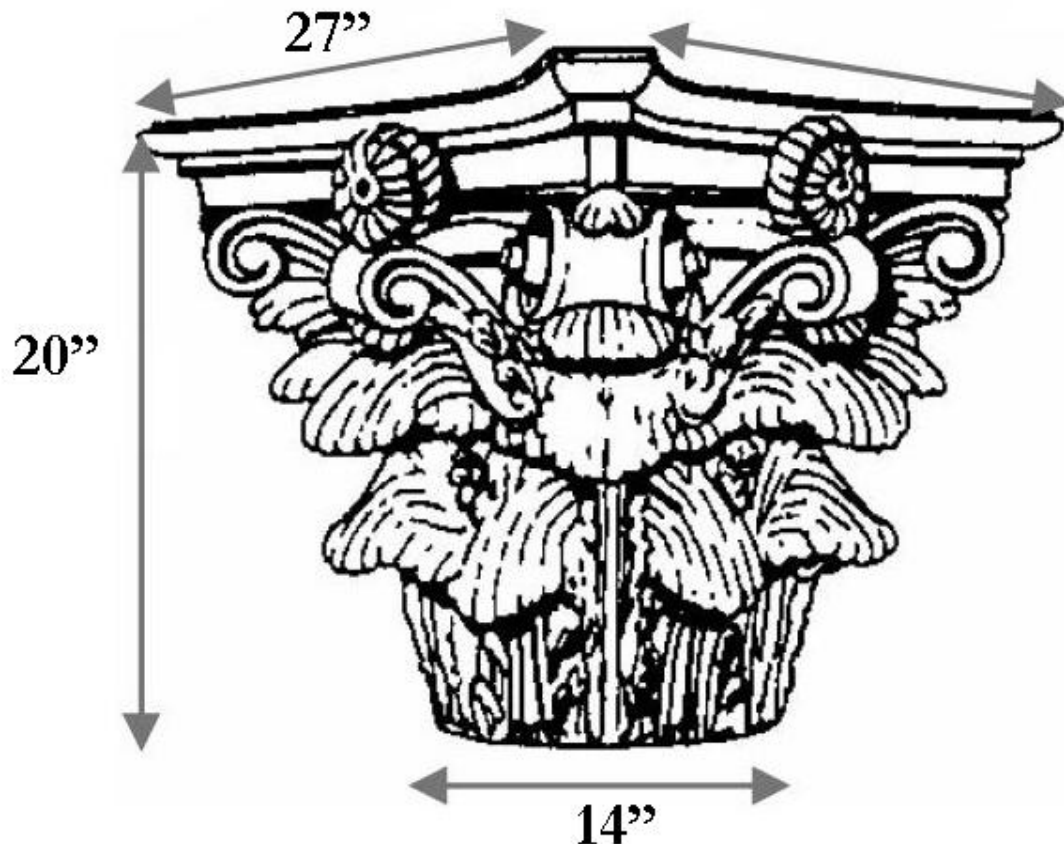

CHADSWORTH INCORPORATED

CAST RESIN CAPITALS

14" ROMAN CORINTHIAN

SPECIFICATIONS

Load Bearing:	Yes
Material:	Cast Polyester Resin
Base Width:	14"
Height:	20"
Abacus:	27"