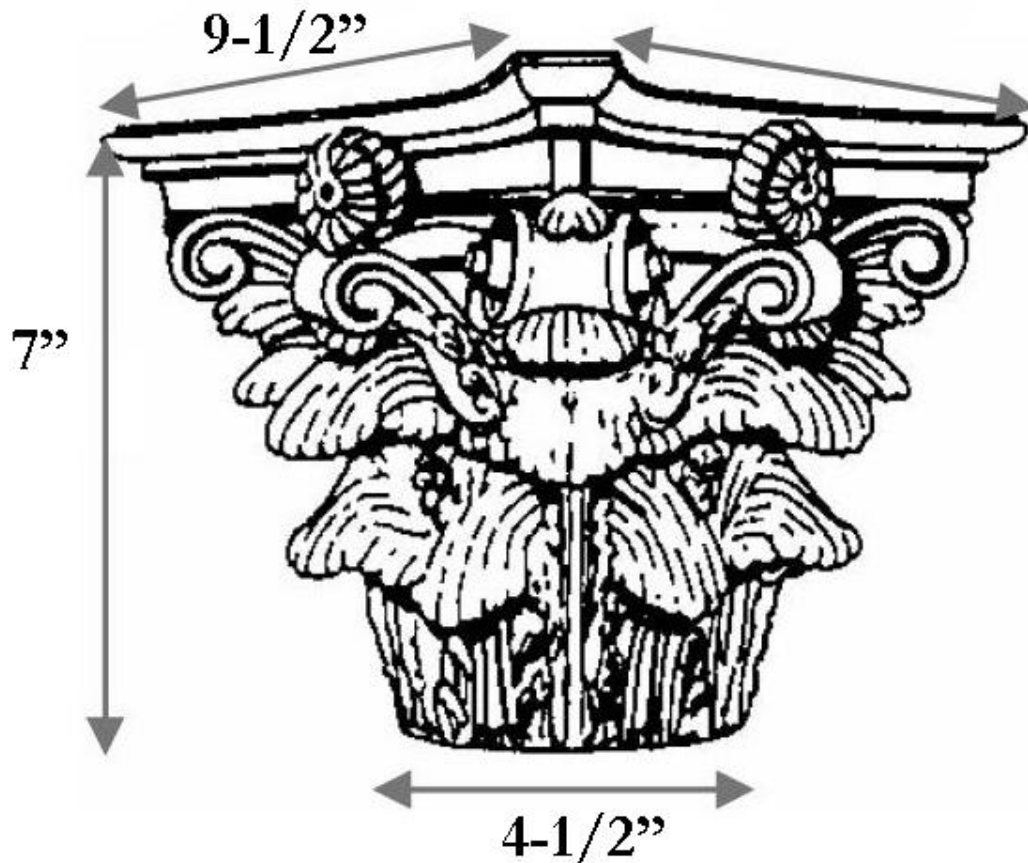

## CAST RESIN CAPITALS

4-1/2" ROMAN CORINTHIAN

### SPECIFICATIONS

Load Bearing:	Yes
Material:	Cast Polyester Resin
Base Width:	4-1/2"
Height:	7"
Abacus:	9-1/2"