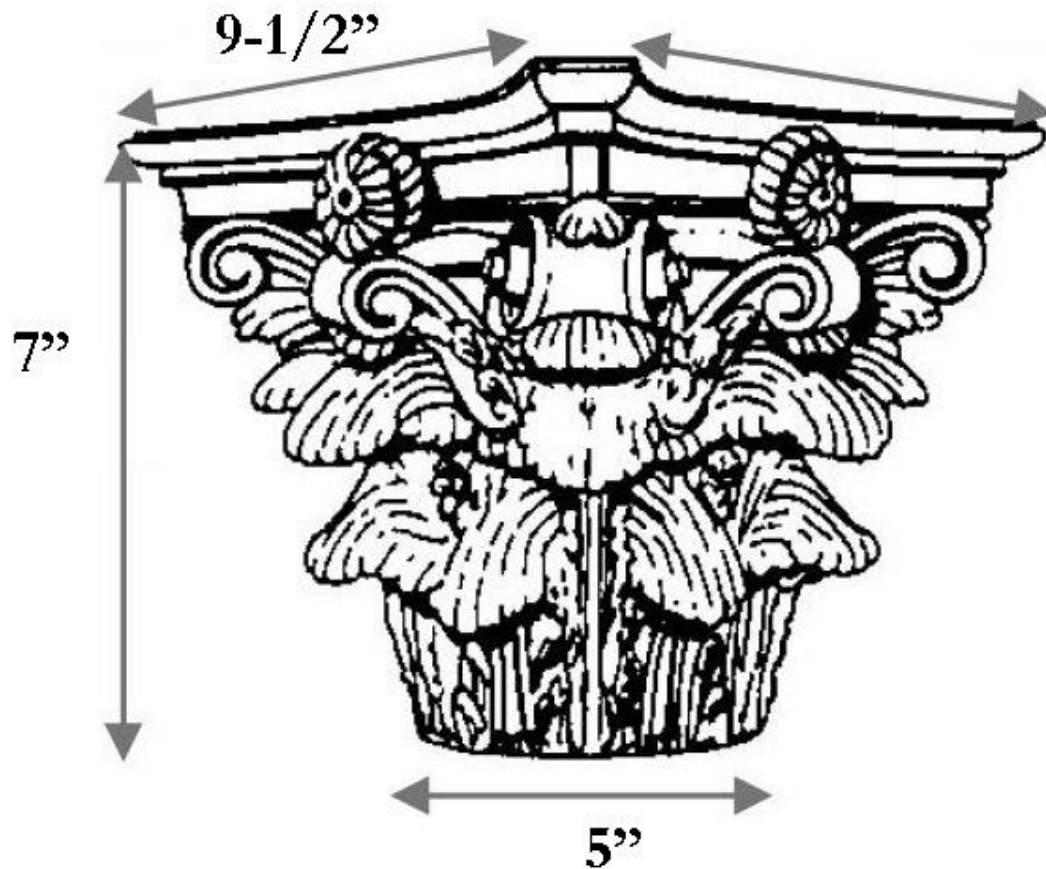

CHADSWORTH INCORPORATED

CAST RESIN CAPITALS

5" ROMAN CORINTHIAN

SPECIFICATIONS

Load Bearing:	Yes
Material:	Cast Polyester Resin
Base Width:	5"
Height:	7"
Abacus:	9-1/2"