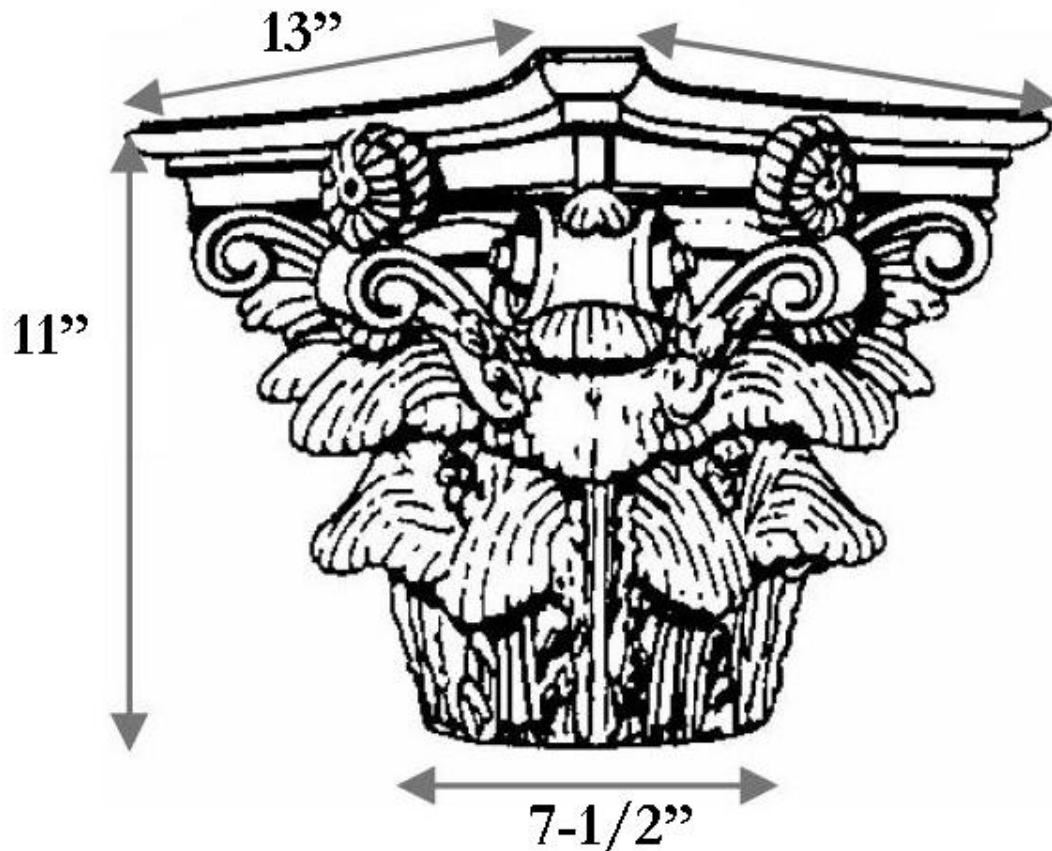

## CAST RESIN CAPITALS

7-1/2" ROMAN CORINTHIAN

### SPECIFICATIONS

Load Bearing:	Yes
Material:	Cast Polyester Resin
Base Width:	7-1/2"
Height:	11"
Abacus:	13"