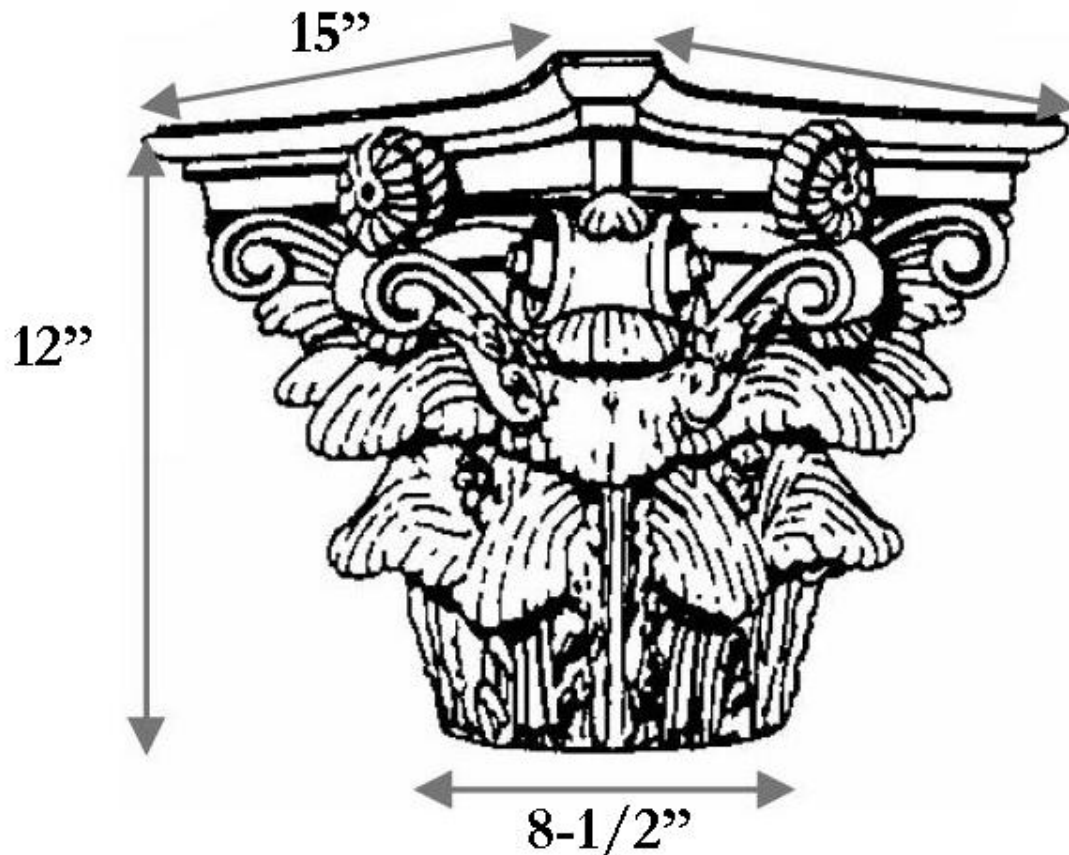

CHADSWORTH INCORPORATED

CAST RESIN CAPITALS

8-1/2" ROMAN CORINTHIAN

SPECIFICATIONS

Load Bearing:	Yes
Material:	Cast Polyester Resin
Base Width:	8-1/2"
Height:	12"
Abacus:	15"