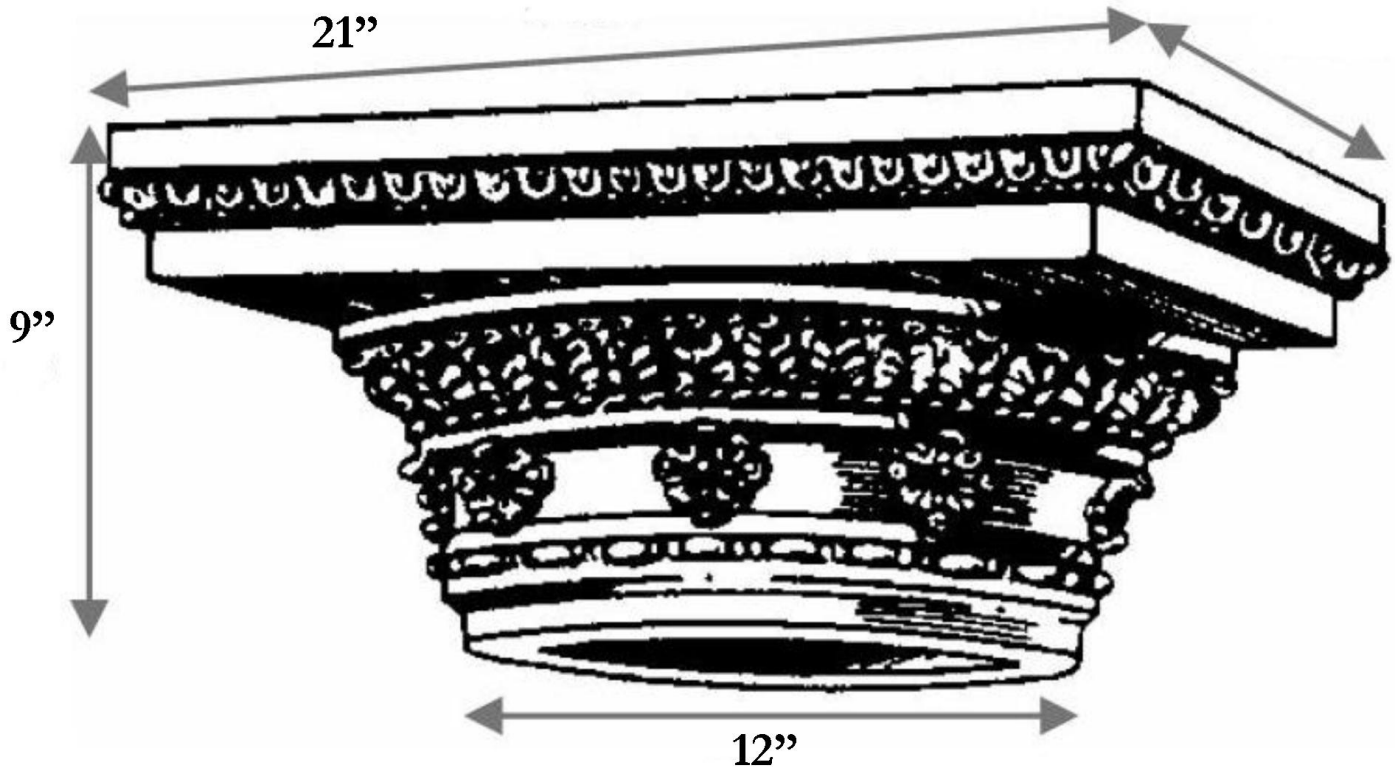

CHADSWORTH INCORPORATED

CAST RESIN CAPITALS

12" DECORATIVE ROMAN DORIC

SPECIFICATIONS

Load Bearing:	Yes
Material:	Cast Polyester Resin
Base Width:	12"
Height:	9"
Abacus:	21"