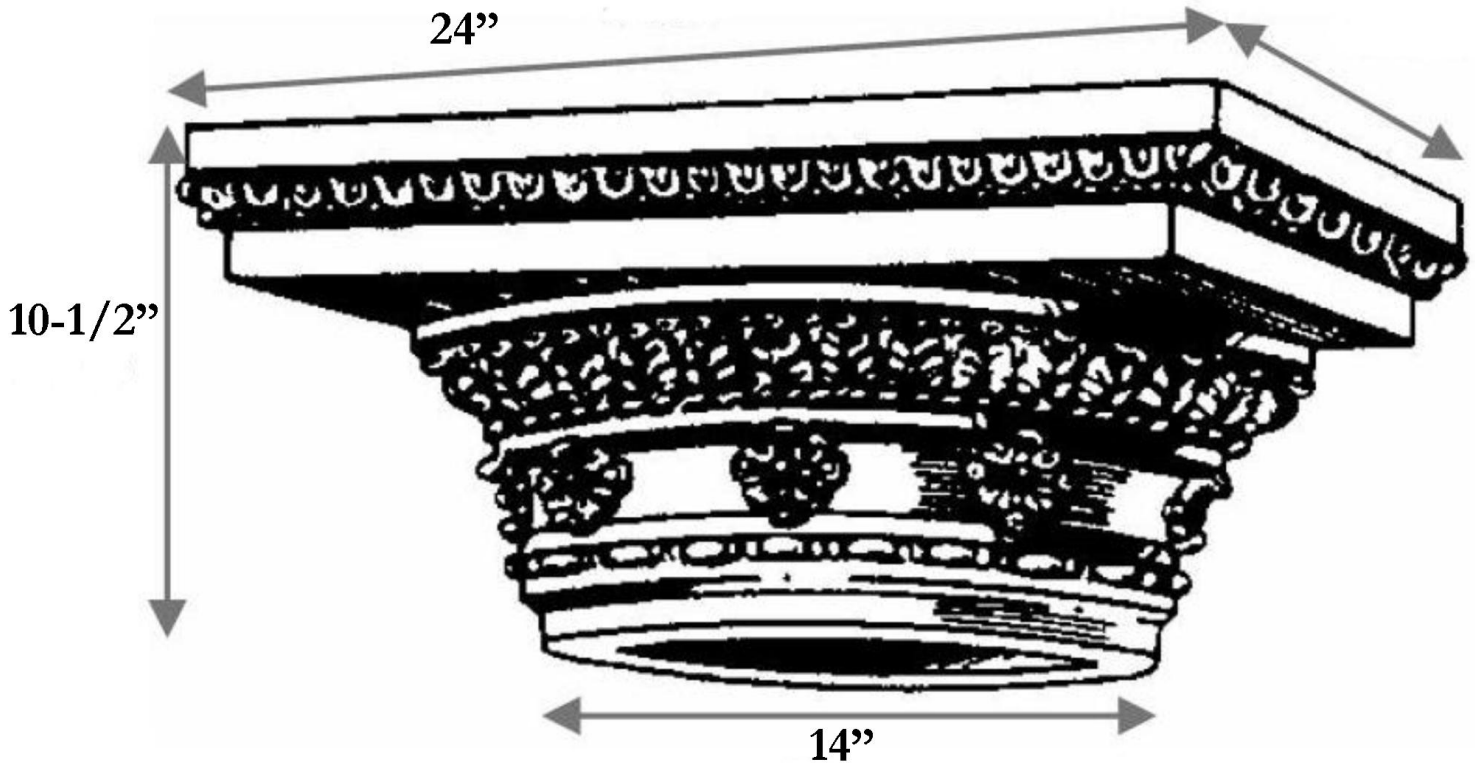

CHADSWORTH INCORPORATED

CAST RESIN CAPITALS

14" DECORATIVE ROMAN DORIC

SPECIFICATIONS

Load Bearing:	Yes
Material:	Cast Polyester Resin
Base Width:	14"
Height:	10-1/2"
Abacus:	24"