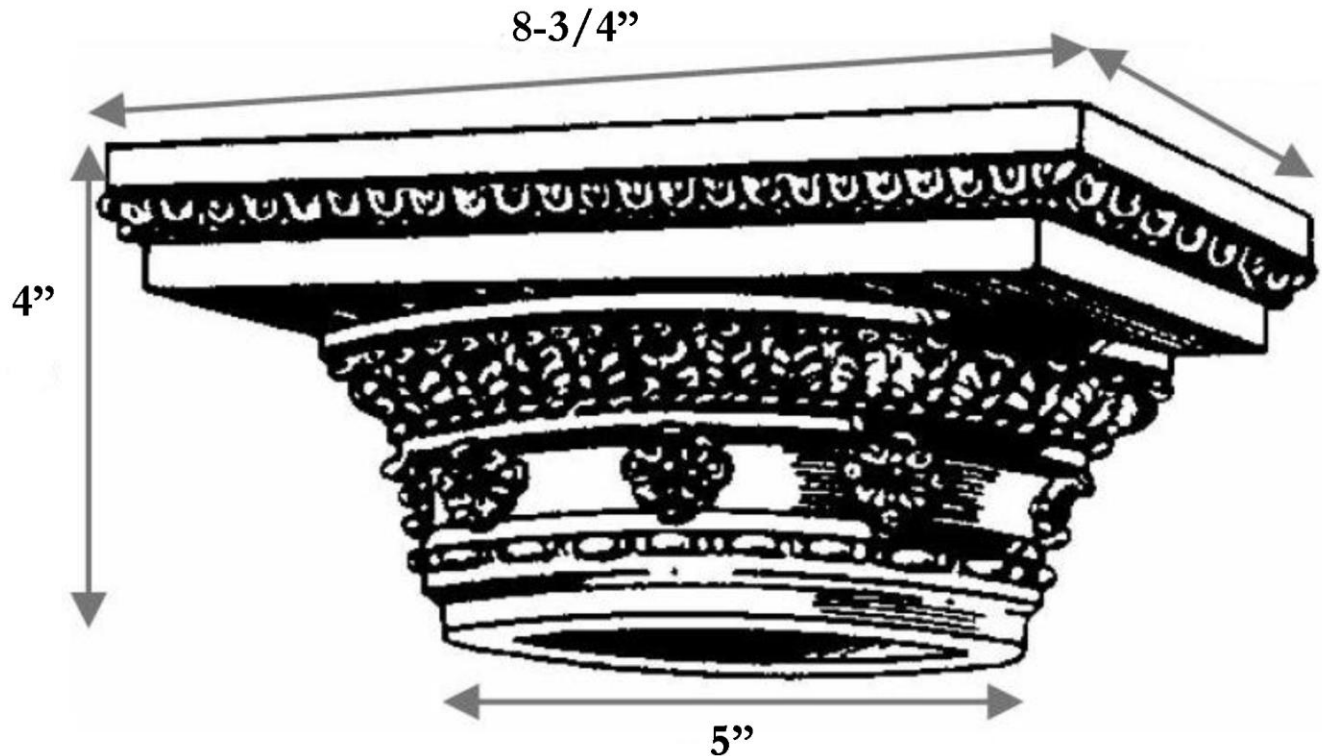

CHADSWORTH INCORPORATED

CAST RESIN CAPITALS

5" DECORATIVE ROMAN DORIC

SPECIFICATIONS

Load Bearing:	Yes
Material:	Cast Polyester Resin
Base Width:	5"
Height:	4"
Abacus:	8-3/4"