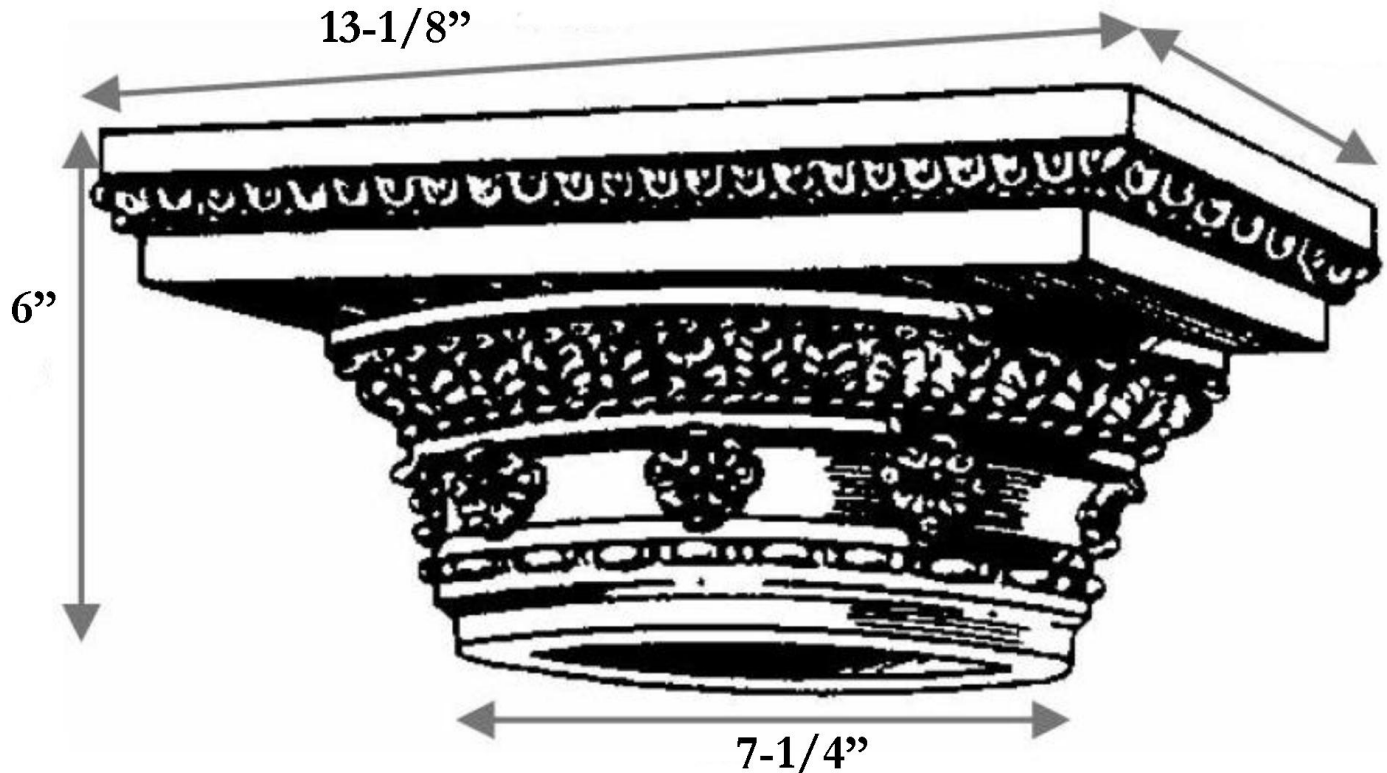

CHADSWORTH INCORPORATED

CAST RESIN CAPITALS

7-1/4" DECORATIVE ROMAN DORIC

SPECIFICATIONS

Load Bearing:	Yes
Material:	Cast Polyester Resin
Base Width:	7-1/4"
Height:	6"
Abacus:	13-1/8"

CHADSWORTH INCORPORATED ▪ 277 NORTH FRONT STREET ▪ HISTORIC WILMINGTON, NC 28401