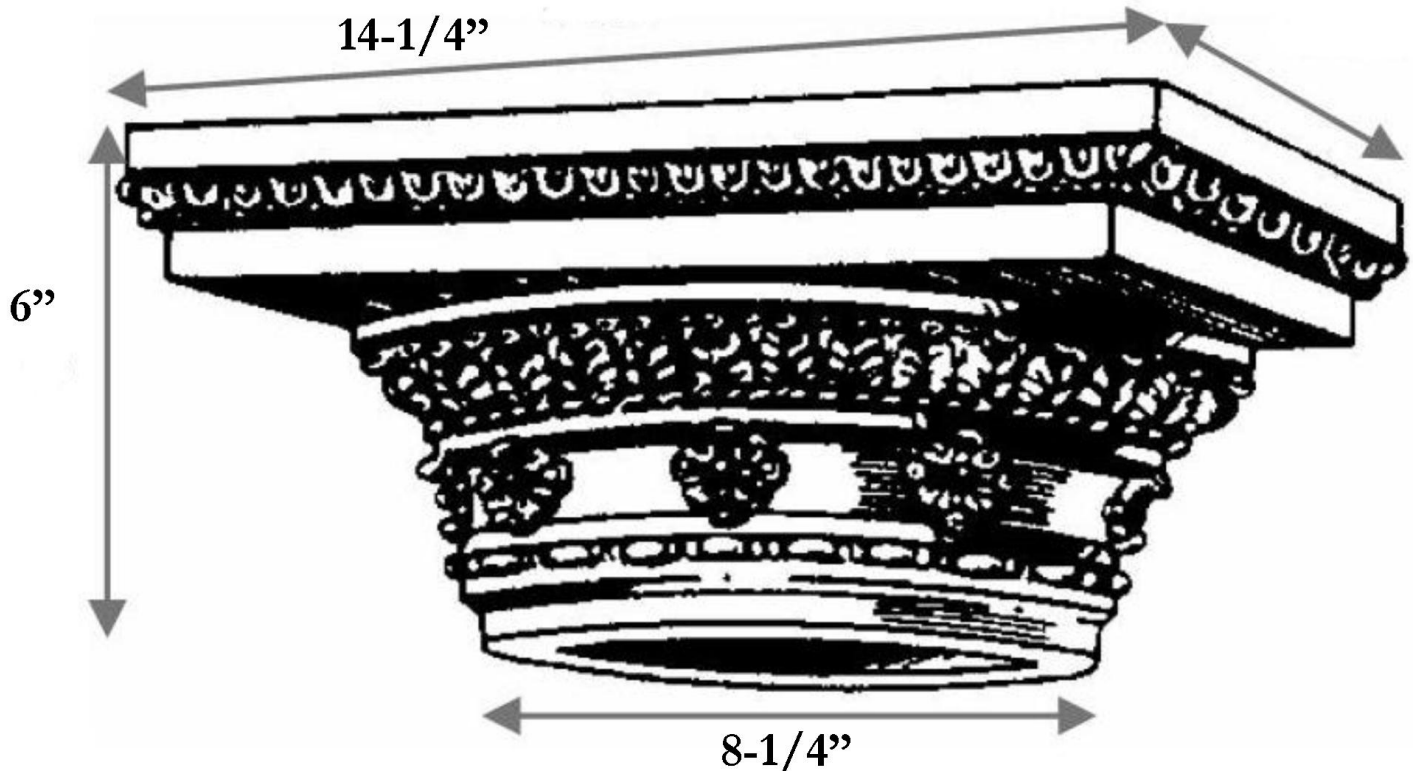

## CAST RESIN CAPITALS

8-1/4" DECORATIVE ROMAN DORIC

### SPECIFICATIONS

Load Bearing:	Yes
Material:	Cast Polyester Resin
Base Width:	8-1/4"
Height:	6"
Abacus:	14-1/4"

CHADSWORTH INCORPORATED • 277 NORTH FRONT STREET • HISTORIC WILMINGTON, NC 28401

PHONE: 1.800.486.2118 • FAX: 910.763.3191 • E-MAIL: sales@columns.com