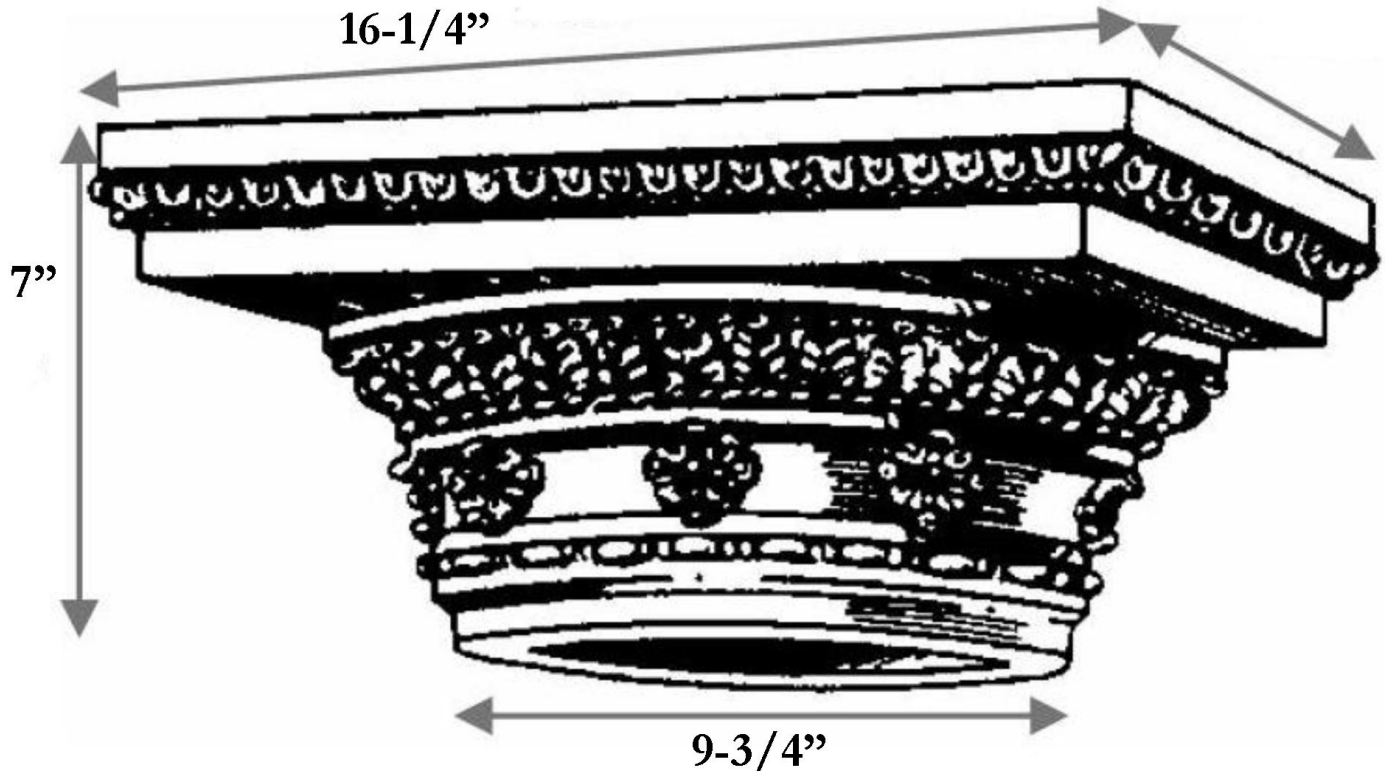

CHADSWORTH INCORPORATED

CAST RESIN CAPITALS

9-3/4" DECORATIVE ROMAN DORIC

SPECIFICATIONS

Load Bearing:	Yes
Material:	Cast Polyester Resin
Base Width:	9-3/4"
Height:	7"
Abacus:	16-1/4"

CHADSWORTH INCORPORATED ▪ 277 NORTH FRONT STREET ▪ HISTORIC WILMINGTON, NC 28401