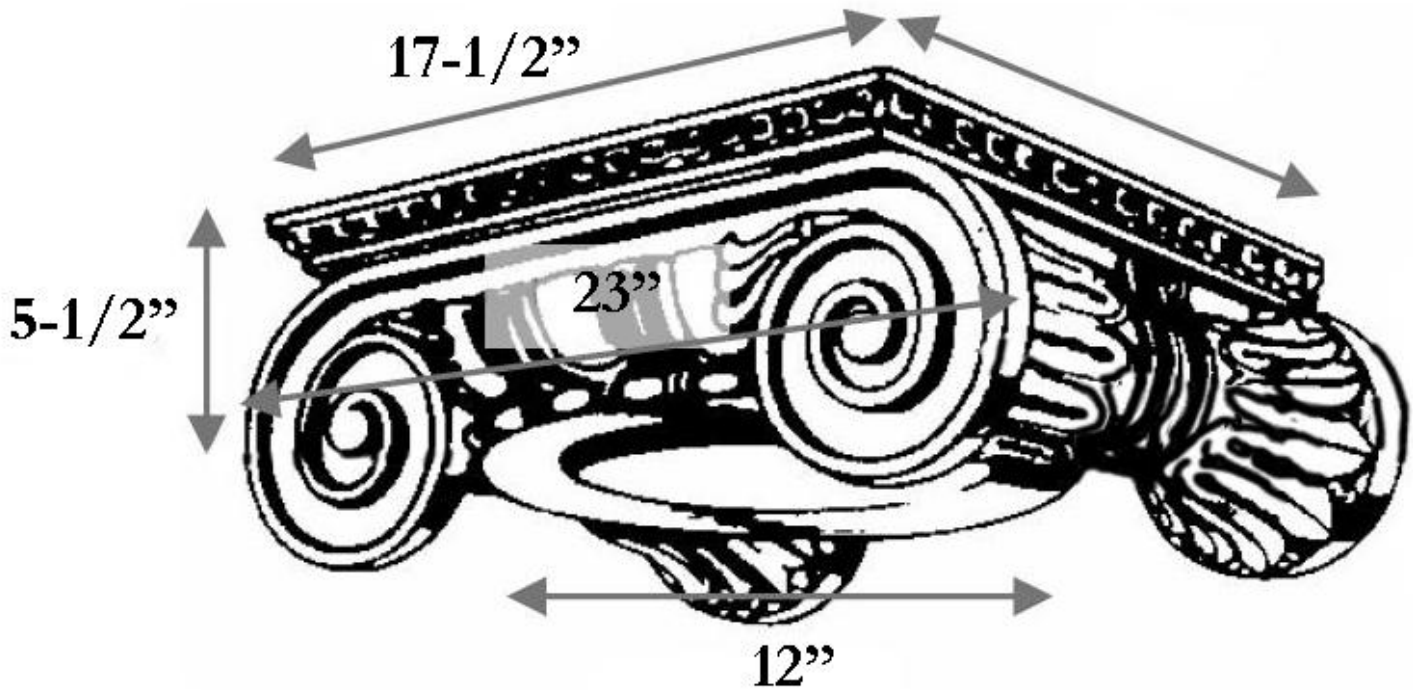

CHADSWORTH INCORPORATED

CAST RESIN CAPITALS

12" ROMAN IONIC

SPECIFICATIONS

Load Bearing:	Yes
Material:	Cast Polyester Resin
Base Width:	12"
Height:	5-1/2"
Abacus:	17-1/2"
Scroll to Scroll:	23"