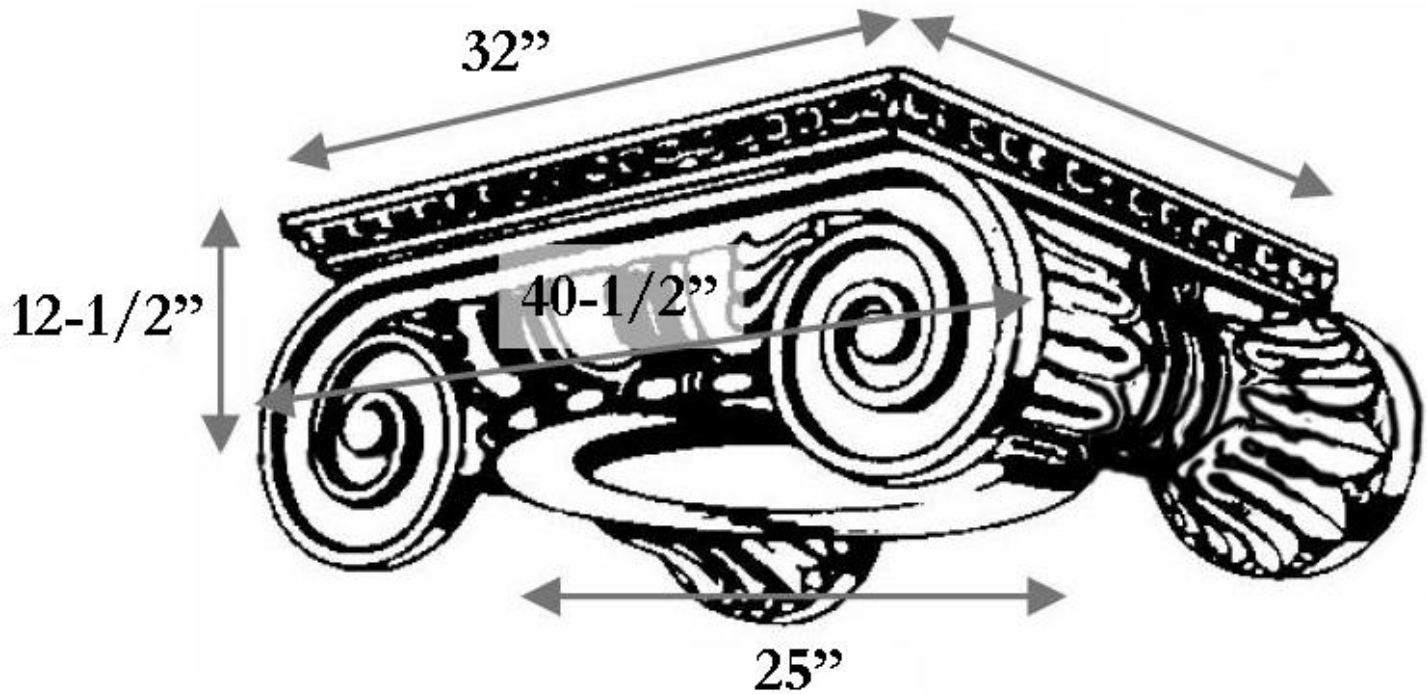

CHADSWORTH INCORPORATED

CAST RESIN CAPITALS

25" ROMAN IONIC

SPECIFICATIONS

Load Bearing:	Yes
Material:	Cast Polyester Resin
Base Width:	25"
Height:	12-1/2"
Abacus:	32"
Scroll to Scroll:	40-1/2"