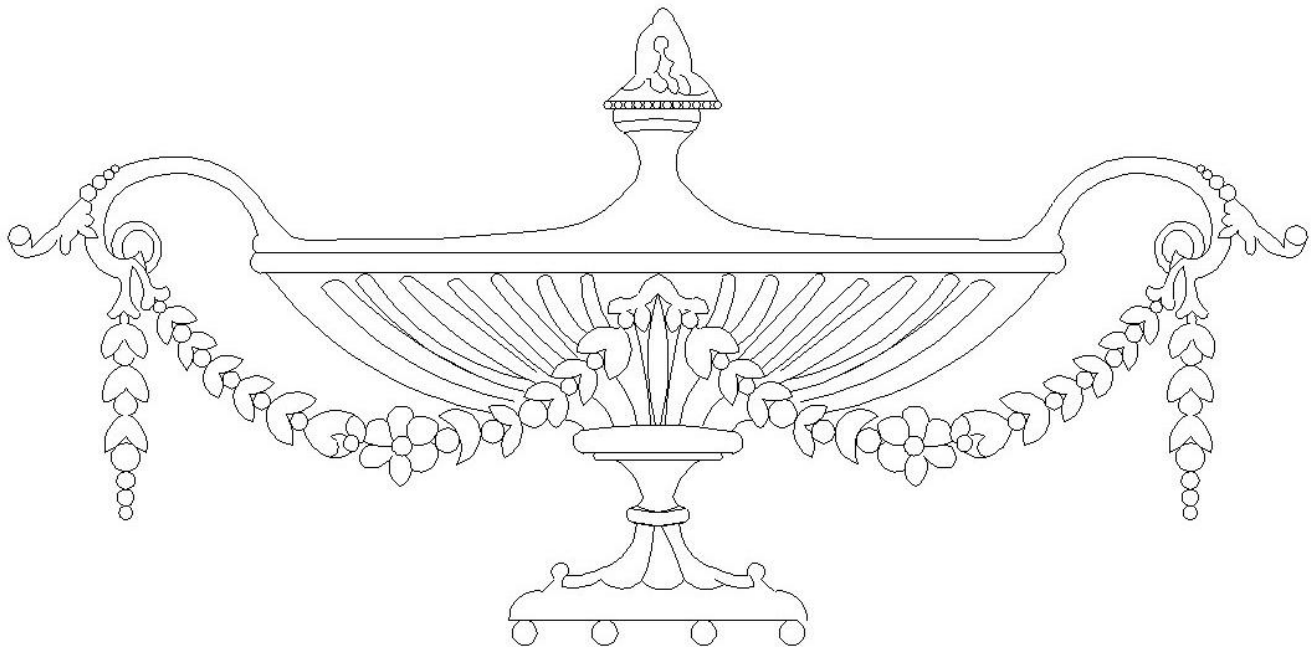

CHADSWORTH COLUMNS

1-800-COLUMNS

DECORATIVE COMPOSITION ORNAMENTS – URNS

| |
|------------------------------|
| Quantity: |
| Material: Composition |

| |
|----------------------------------|
| Name: Colonial Urn Design |
| Part #: UR-12611-6 |

| |
|---|
| Dimensions: (W): 12-1/2" x (H): 6-1/4" |
| Relief: 3/16" |

APPROVED _____

APPROXIMATE LEAD TIME ____ WEEK(S)
AFTER APPROVED SHOP DRAWINGS

CHADSWORTH'S 1.800.COLUMNS

277 NORTH FRONT STREET
HISTORIC WILMINGTON, NC 28401