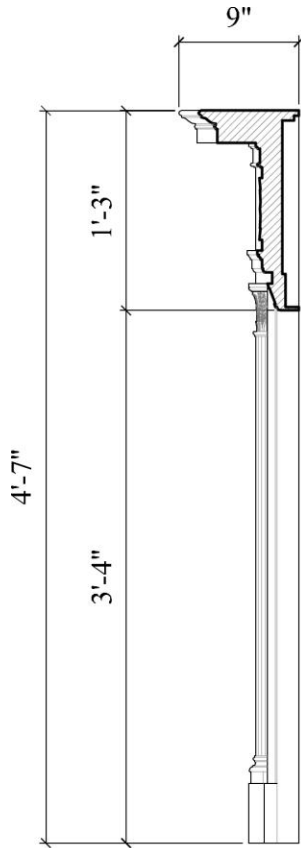

CHADSWORTH COLUMNS

1-800-COLUMNS

FIREPLACE MANTEL SPECIFICATIONS – WOOD

Part #: MA-21751-6

Marble Allowance: 1"

Name: Colonial Fireplace Mantel
Double Reeded Columns with Caps

Out. Dim.: (W): 76" x (H): 55" x (D): 9"

Open. Dim.: (W): 52" x (H): 40"

APPROVED _____

APPROXIMATE LEAD TIME ____ WEEK(S)
AFTER APPROVED SHOP DRAWINGS

CHADSWORTH'S 1.800.COLUMNS

277 NORTH FRONT STREET
HISTORIC WILMINGTON, NC 28401

www.COLUMNS.com