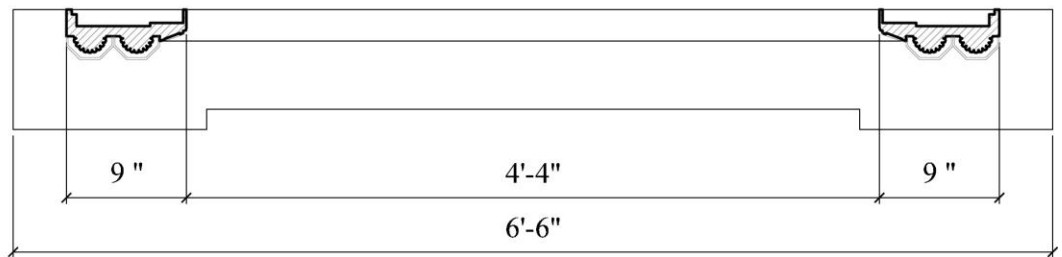

CHADSWORTH COLUMNS

1-800-COLUMNS

FIREPLACE MANTEL SPECIFICATIONS – WOOD

Part #: MA-21751-6

Marble Allowance: 1"

Name: Colonial Fireplace Mantel
Double Reeded Columns with Caps

Out. Dim.: (W): 76" x (H): 55" x (D): 9"

Open. Dim.: (W): 52" x (H): 40"

APPROVED _____

APPROXIMATE LEAD TIME ____ WEEK(S)
AFTER APPROVED SHOP DRAWINGS

CHADSWORTH'S 1.800.COLUMNS

277 NORTH FRONT STREET
HISTORIC WILMINGTON, NC 28401

www.COLUMNS.com