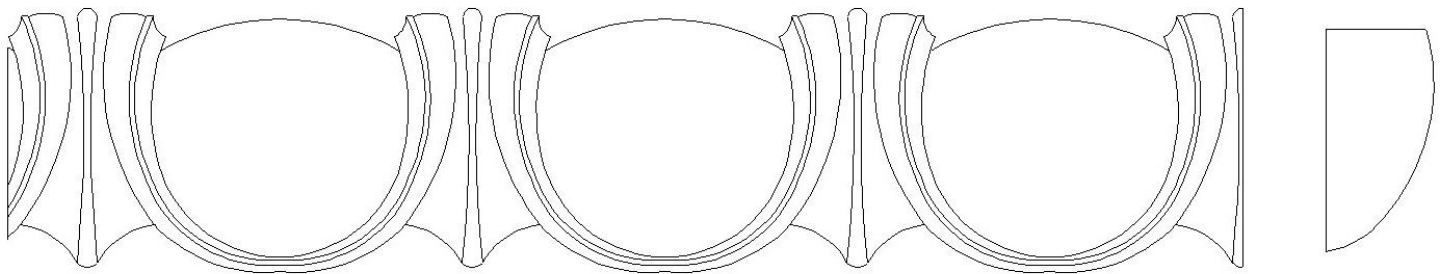

# CHADSWORTH COLUMNS

1-800-COLUMNS

## COMPOSITION MOLDINGS – EGG & DART

<b>Quantity:</b>
<b>Material:</b> Composition

<b>Name:</b> Renaissance Egg & Dart
<b>Part #:</b> MLD-1298-6

<b>Dimen:</b> (H): 2" x (LF): Specify ___
<b>Relief:</b> 1"

APPROVED _____
----------------

APPROXIMATE LEAD TIME ___ WEEK(S) AFTER APPROVED SHOP DRAWINGS
-------------------------------------------------------------------

**CHADSWORTH'S 1.800.COLUMNS**

277 NORTH FRONT STREET  
HISTORIC WILMINGTON, NC 28401