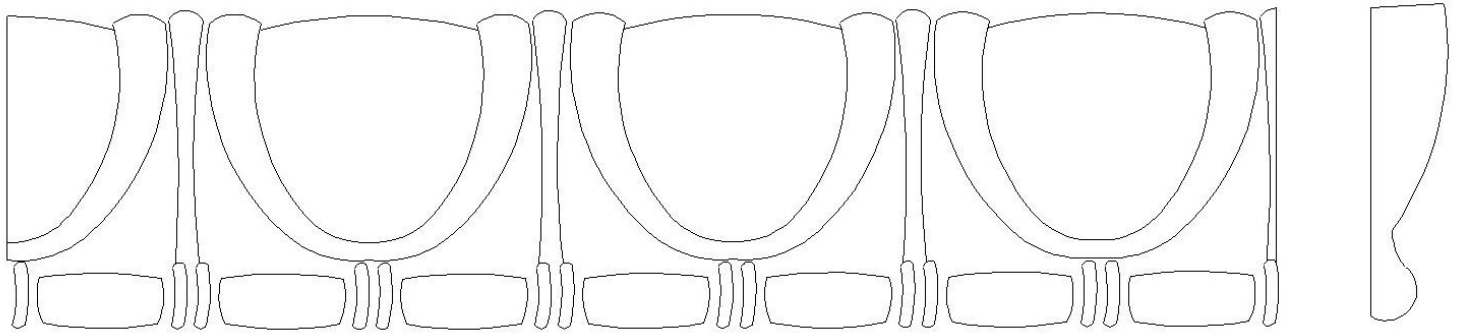

CHADSWORTH COLUMNS

1-800-COLUMNS

COMPOSITION MOLDINGS – EGG & DART

Quantity:
Material: Composition

Name: Classic Egg & Dart
Part #: MLD-5498-6

Dimen: (H): 2-5/8" x (LF): Specify ___
Relief: 1/2"

APPROVED _____

APPROXIMATE LEAD TIME ___ WEEK(S)
AFTER APPROVED SHOP DRAWINGS

CHADSWORTH'S 1.800.COLUMNS

277 NORTH FRONT STREET
HISTORIC WILMINGTON, NC 28401

www.COLUMNS.com

CUSTOMER
