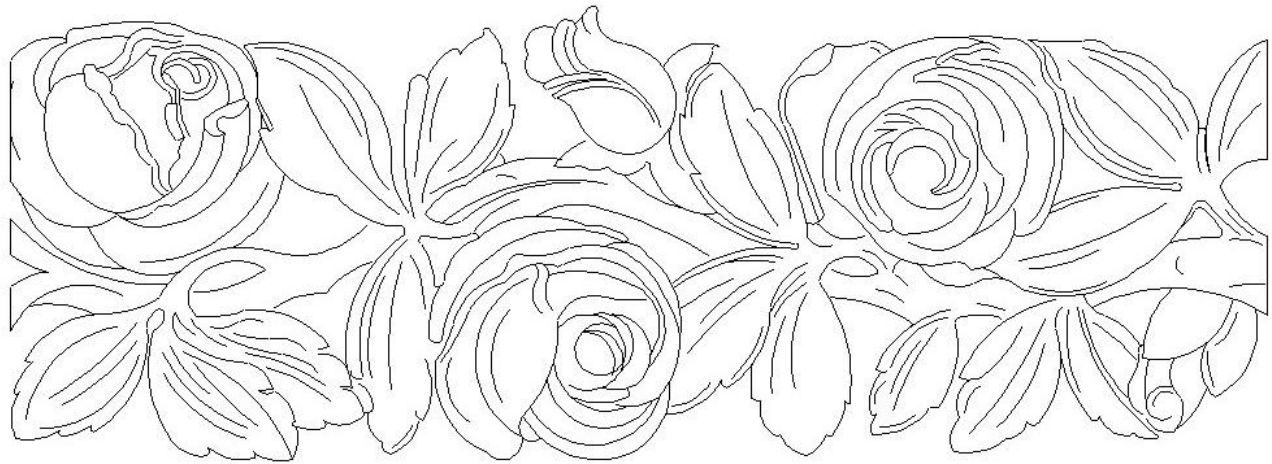

CHADSWORTH COLUMNS

1-800-COLUMNS

COMPOSITION MOLDINGS – FLORAL

Quantity:
Material: Composition

Name: Louis XVI Rose Design
Part #: MLD-8597-6

Dimen: (H): 2-3/4" x (LF): Specify ___
Relief: 1/4"

APPROVED _____

APPROXIMATE LEAD TIME ___ WEEK(S) AFTER APPROVED SHOP DRAWINGS

CHADSWORTH'S 1.800.COLUMNS

277 NORTH FRONT STREET
HISTORIC WILMINGTON, NC 28401

www.COLUMNS.com

CUSTOMER _____
