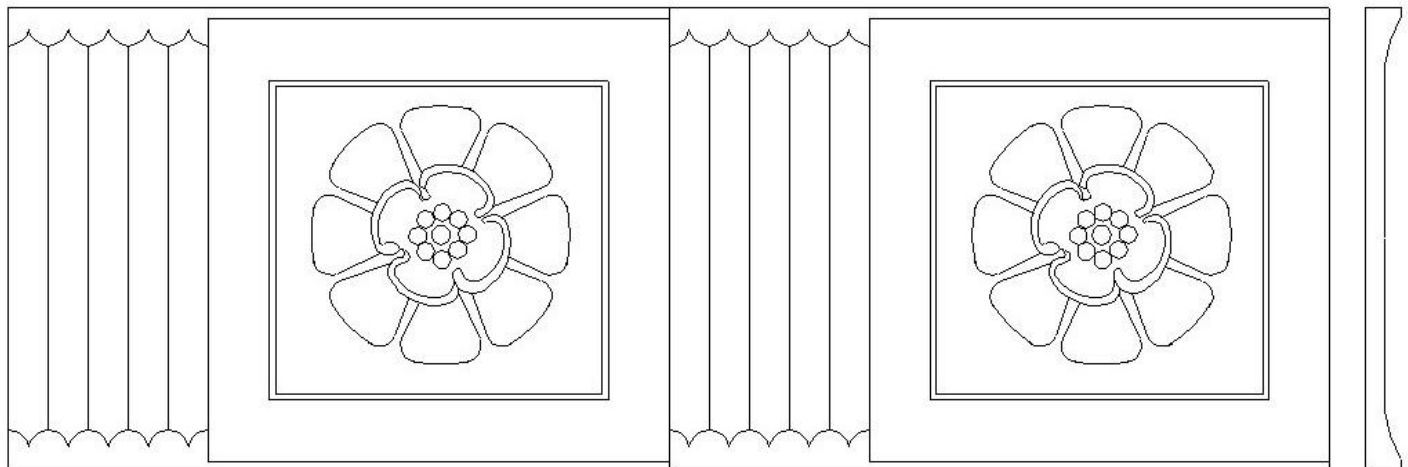

CHADSWORTH COLUMNS

1-800-COLUMNS

COMPOSITION MOLDINGS – FLUTED

Quantity:
Material: Composition

Name: Colonial Fluted Design
Part #: MLD-44021-6

Dimen: (H): 4-7/8" x (LF): Specify ___
Relief: 3/8"

APPROVED _____

APPROXIMATE LEAD TIME ___ WEEK(S)
AFTER APPROVED SHOP DRAWINGS

CHADSWORTH'S 1.800.COLUMNS

277 NORTH FRONT STREET
HISTORIC WILMINGTON, NC 28401

www.COLUMNS.com

CUSTOMER
