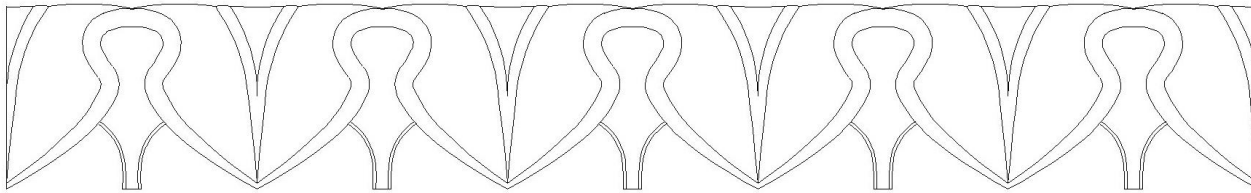

CHADSWORTH COLUMNS

1-800-COLUMNS

COMPOSITION MOLDINGS – LAMBS TONGUE

Quantity:
Material: Composition

Name: Classic Lambs Tongue
Part #: MLD-7758-6

Dimen: (H): 1-7/8" x (LF): Specify ___
Relief: 1-1/8"

APPROVED _____

APPROXIMATE LEAD TIME ___ WEEK(S) AFTER APPROVED SHOP DRAWINGS

CHADSWORTH'S 1.800.COLUMNS
 277 NORTH FRONT STREET
 HISTORIC WILMINGTON, NC 28401

www.COLUMNS.com

CUSTOMER _____
