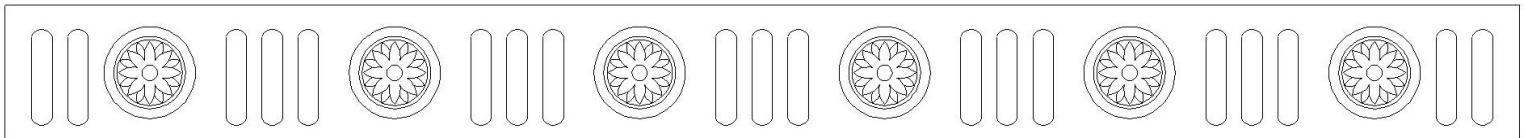

CHADSWORTH COLUMNS

1-800-COLUMNS

COMPOSITION MOLDINGS – ROSETTE

Quantity:
Material: Composition

Name: Flute Rosette Design
Part #: MLD-F9394-6

Dimen: (H): 1-1/4" x (LF): Specify ___
Relief: 1/4"

APPROVED _____

APPROXIMATE LEAD TIME ___ WEEK(S)
AFTER APPROVED SHOP DRAWINGS

CHADSWORTH'S 1.800.COLUMNNS

277 NORTH FRONT STREET
HISTORIC WILMINGTON, NC 28401

www.COLUMNNS.com

CUSTOMER
