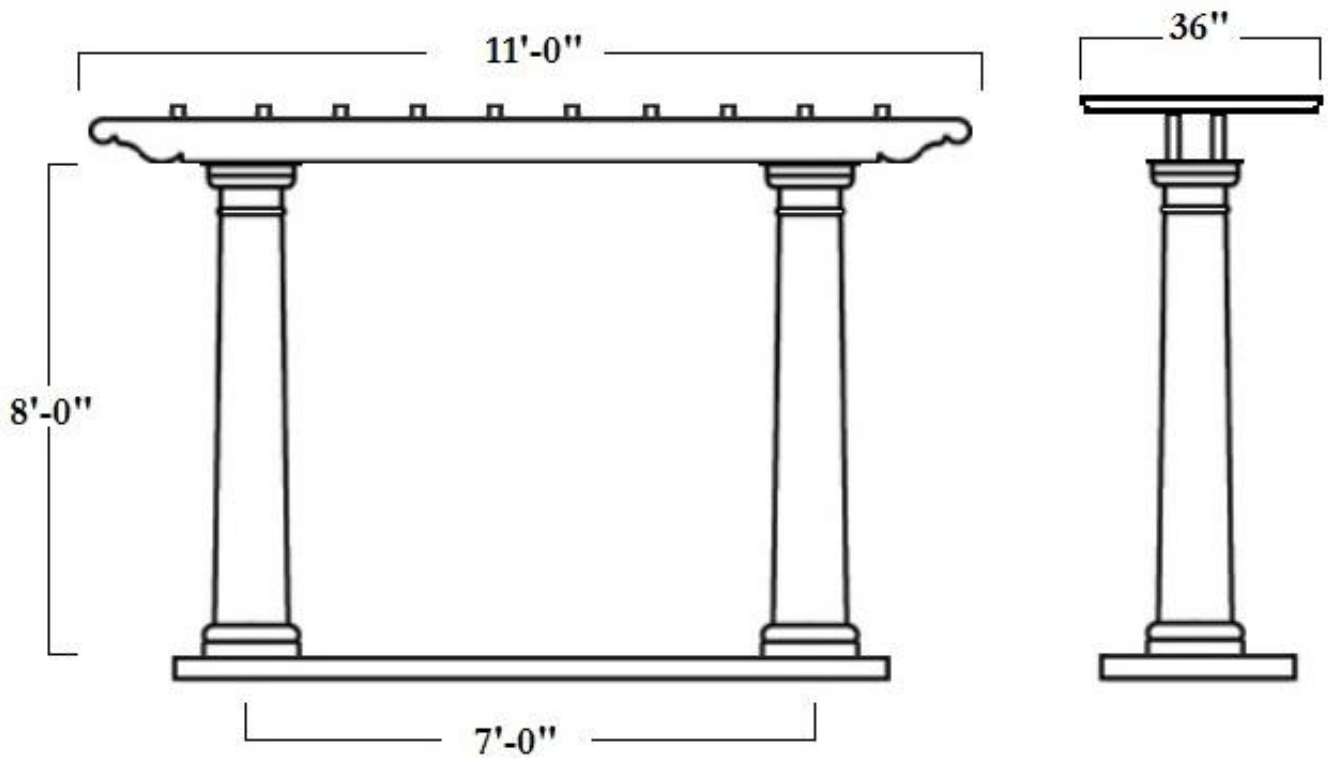

# CHADSWORTH COLUMNS

1-800-COLUMNS

## SWING PERGOLA KIT – DRAWING

**Dimensions:** 10" x 8" Round Columns

**Material:** (Comp-Col.)/(Fib-Raft & Pur.)

**Name:** (2)-Column Pergola Swing Kit

**Part #:** PERG-SWING-A-TSC-20

**Overhead Coverage:** 11' x 3'

**Column Spacing:** 7' on center

APPROVED \_\_\_\_\_

APPROXIMATE LEAD TIME \_\_\_\_ WEEK(S)  
AFTER APPROVED SHOP DRAWINGS

**CHADSWORTH'S 1.800.COLUMNS**

277 NORTH FRONT STREET  
HISTORIC WILMINGTON, NC 28401