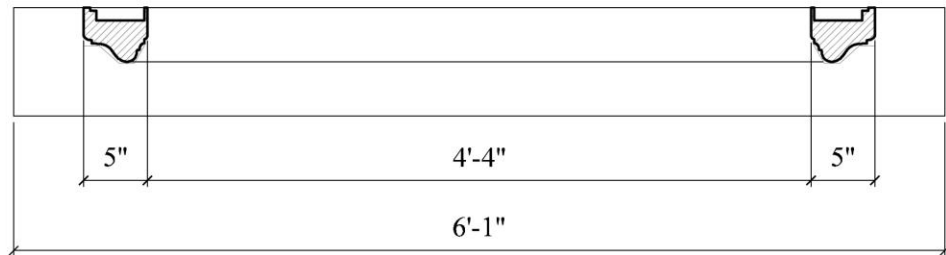

CHADSWORTH COLUMNS

1-800-COLUMNS

FIREPLACE MANTEL SPECIFICATIONS – WOOD

Part #: MA-01751-6

Marble Allowance: 1"

Name: Georgian Fireplace Mantel
Bull Nose Legs with Swag

Out. Dim.: (W): 73" x (H): 58" x (D): 8-1/2"

Open. Dim.: (W): 52" x (H): 40"

APPROVED _____

APPROXIMATE LEAD TIME ____ WEEK(S)
AFTER APPROVED SHOP DRAWINGS

CHADSWORTH'S 1.800.COLUMNS

277 NORTH FRONT STREET
HISTORIC WILMINGTON, NC 28401

www.COLUMNS.com