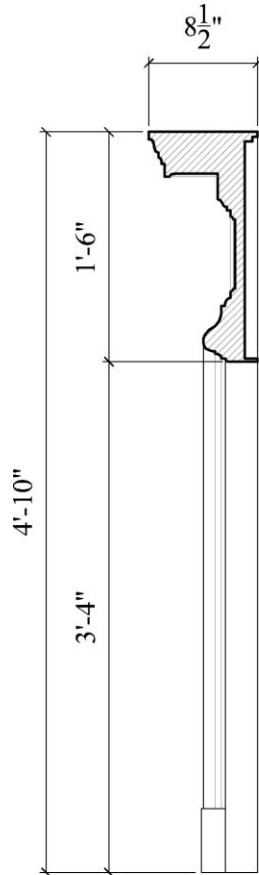

CHADSWORTH COLUMNS

1-800-COLUMNS

FIREPLACE MANTEL SPECIFICATIONS – WOOD

Part #: MA-01751-6

Marble Allowance: 1"

Name: Georgian Fireplace Mantel
Bull Nose Legs with Swag

Out. Dim.: (W): 73" x (H): 58" x (D): 8-1/2"

Open. Dim.: (W): 52" x (H): 40"

APPROVED _____

APPROXIMATE LEAD TIME ____ WEEK(S)
AFTER APPROVED SHOP DRAWINGS

CHADSWORTH'S 1.800.COLUMNS

277 NORTH FRONT STREET
HISTORIC WILMINGTON, NC 28401

www.COLUMNS.com