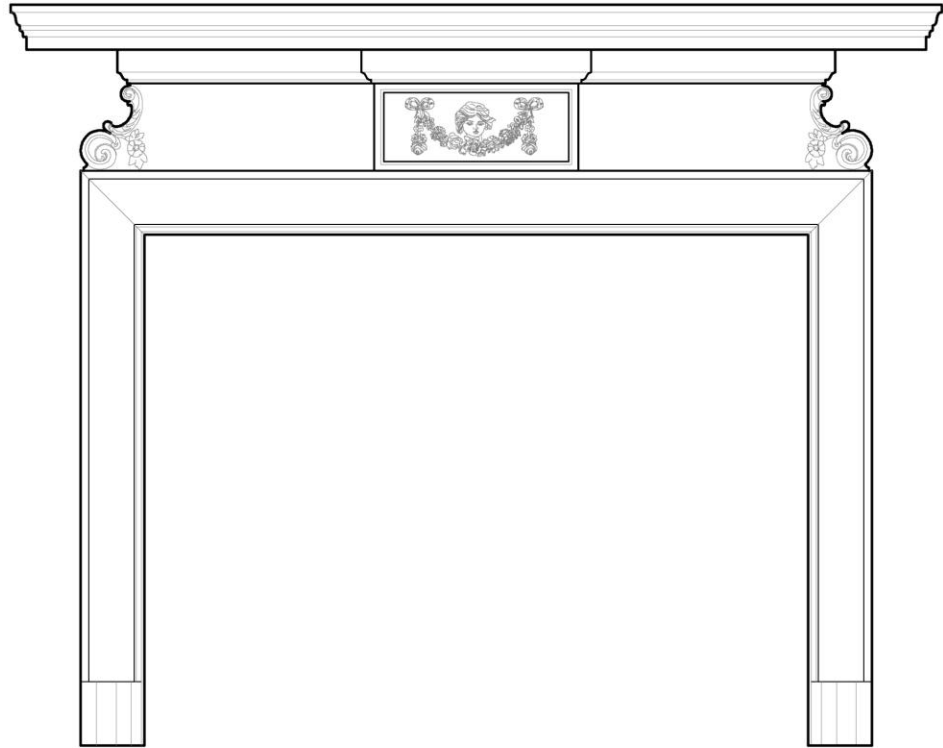

CHADSWORTH COLUMNS

1-800-COLUMNS

FIREPLACE MANTEL SPECIFICATIONS – WOOD

Part #: MA-01751-6

Marble Allowance: 1"

Name: Georgian Fireplace Mantel
Bull Nose Legs with Swag

Out. Dim.: (W): 73" x (H): 58" x (D): 8-1/2"

Open. Dim.: (W): 52" x (H): 40"

APPROVED _____

APPROXIMATE LEAD TIME ____ WEEK(S)
AFTER APPROVED SHOP DRAWINGS

CHADSWORTH'S 1.800.COLUMNS

277 NORTH FRONT STREET
HISTORIC WILMINGTON, NC 28401

www.COLUMNS.com