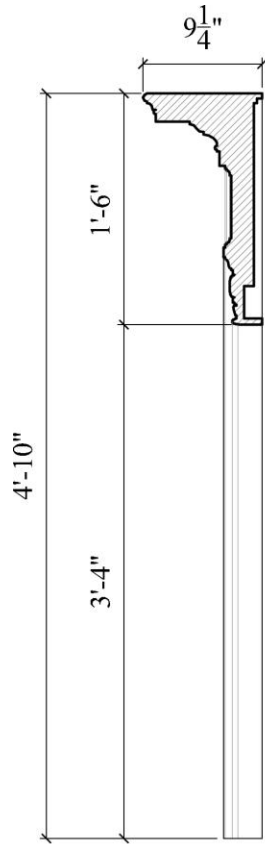

CHADSWORTH COLUMNS

1-800-COLUMNS

FIREPLACE MANTEL SPECIFICATIONS – WOOD

Part #: MA-41751-6

Marble Allowance: 1"

Name: Georgian Fireplace Mantel
Laurel Leaf and Wreath

Out. Dim.: (W): 70" x (H): 58" x (D): 9-3/8"

Open. Dim.: (W): 52" x (H): 40"

APPROVED _____

APPROXIMATE LEAD TIME ____ WEEK(S)
AFTER APPROVED SHOP DRAWINGS

CHADSWORTH'S 1.800.COLUMNS

277 NORTH FRONT STREET
HISTORIC WILMINGTON, NC 28401

www.COLUMNS.com