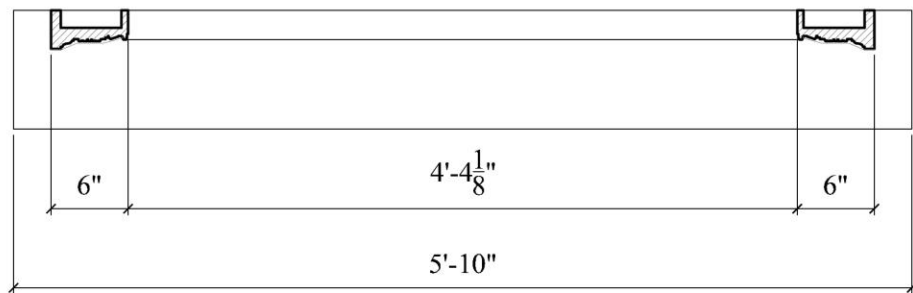

CHADSWORTH COLUMNS

1-800-COLUMNS

FIREPLACE MANTEL SPECIFICATIONS – WOOD

Part #: MA-41751-6

Marble Allowance: 1"

Name: Georgian Fireplace Mantel
Laurel Leaf and Wreath

Out. Dim.: (W): 70" x (H): 58" x (D): 9-3/8"

Open. Dim.: (W): 52" x (H): 40"

APPROVED _____

APPROXIMATE LEAD TIME ____ WEEK(S)
AFTER APPROVED SHOP DRAWINGS

CHADSWORTH'S 1.800.COLUMNS

277 NORTH FRONT STREET
HISTORIC WILMINGTON, NC 28401

www.COLUMNS.com