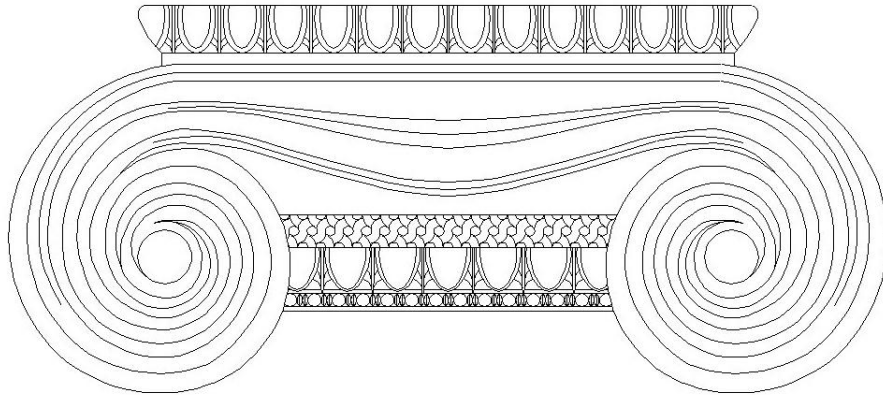

CHADSWORTH COLUMNS

1-800-COLUMNS

DECORATIVE PLASTER CAPITALS – DRAWING

TOP VIEW (ABACUS)

Quantity:
Material: Plaster

Name: Greek Erechtheum
Part #: DECO-GE-PLAS-F-6

Dimensions: (See Web Site)
Shape: Half Square

APPROVED _____

APPROXIMATE LEAD TIME ____ WEEK(S)
AFTER APPROVED SHOP DRAWINGS

CHADSWORTH'S 1.800.COLUMNS
277 NORTH FRONT STREET
HISTORIC WILMINGTON, NC 28401

www.COLUMNS.com

CUSTOMER
