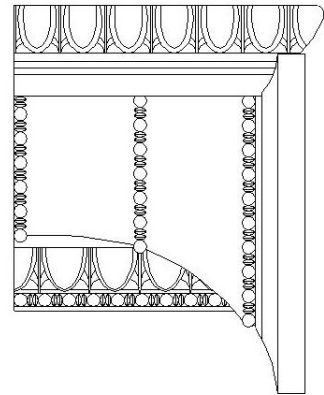

CHADSWORTH COLUMNS

1-800-COLUMNS

DECORATIVE PLASTER CAPITALS – DRAWING

TOP VIEW (ABACUS)

Quantity:
Material: Plaster

Name: Greek Erechtheum
Part #: DECO-GE-PLAS-F-6

Dimensions: (See Web Site)
Shape: Half Square

APPROVED _____

APPROXIMATE LEAD TIME ____ WEEK(S)
AFTER APPROVED SHOP DRAWINGS

CHADSWORTH'S 1.800.COLUMNS
277 NORTH FRONT STREET
HISTORIC WILMINGTON, NC 28401

www.COLUMNS.com

CUSTOMER
