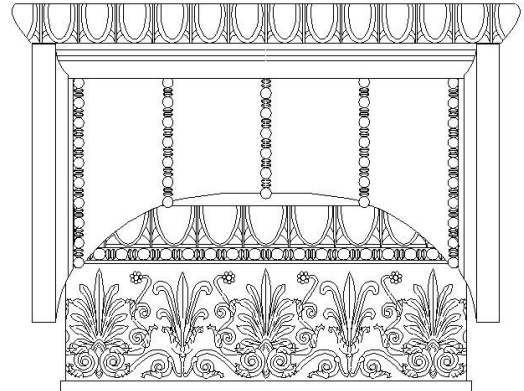

CHADSWORTH COLUMNS

1-800-COLUMNS

DECORATIVE PLASTER CAPITALS – DRAWING

Quantity:

Material: Plaster

Name: Greek Erechtheum w/ Necking

Part #: DECO-GEN-PLAS-A-6

Dimensions: (See Web Site)

Shape: Full Round

APPROVED _____

APPROXIMATE LEAD TIME ____ WEEK(S)
AFTER APPROVED SHOP DRAWINGS

CHADSWORTH'S 1.800.COLUMNS

277 NORTH FRONT STREET
HISTORIC WILMINGTON, NC 28401

www.COLUMNS.com

CUSTOMER _____