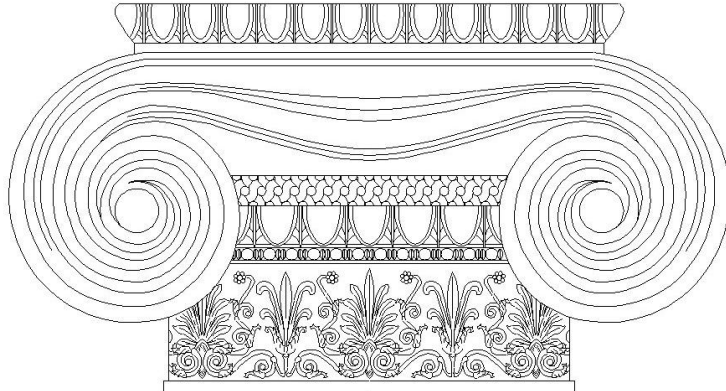

CHADSWORTH COLUMNS

1-800-COLUMNS

DECORATIVE PLASTER CAPITALS – DRAWING

Quantity:

Material: Plaster

Name: Greek Erechtheum w/ Necking

Part #: DECO-GEN-PLAS-A-6

Dimensions: (See Web Site)

Shape: Full Round

APPROVED _____

APPROXIMATE LEAD TIME ____ WEEK(S)
AFTER APPROVED SHOP DRAWINGS

CHADSWORTH'S 1.800.COLUMNS

277 NORTH FRONT STREET
HISTORIC WILMINGTON, NC 28401

www.COLUMNS.com

CUSTOMER _____