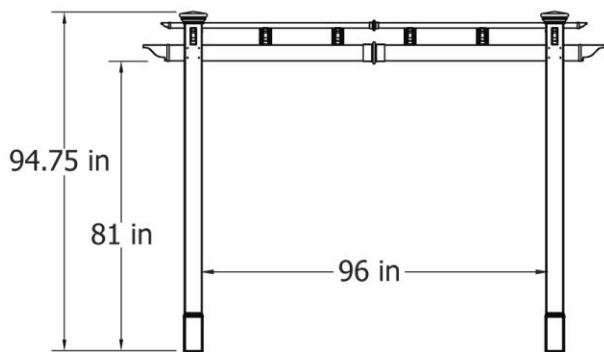

CHADSWORTH COLUMNS

1-800-COLUMNS

ADVANCED VINYL PERGOLA DRAWING

MANDALAY PERGOLA DESIGN

APPROVED _____

APPROXIMATE LEAD TIME ____ WEEK(S)
AFTER APPROVED SHOP DRAWINGS

CHADSWORTH'S 1.800.COLUMNS

277 NORTH FRONT STREET
HISTORIC WILMINGTON, NC 28401