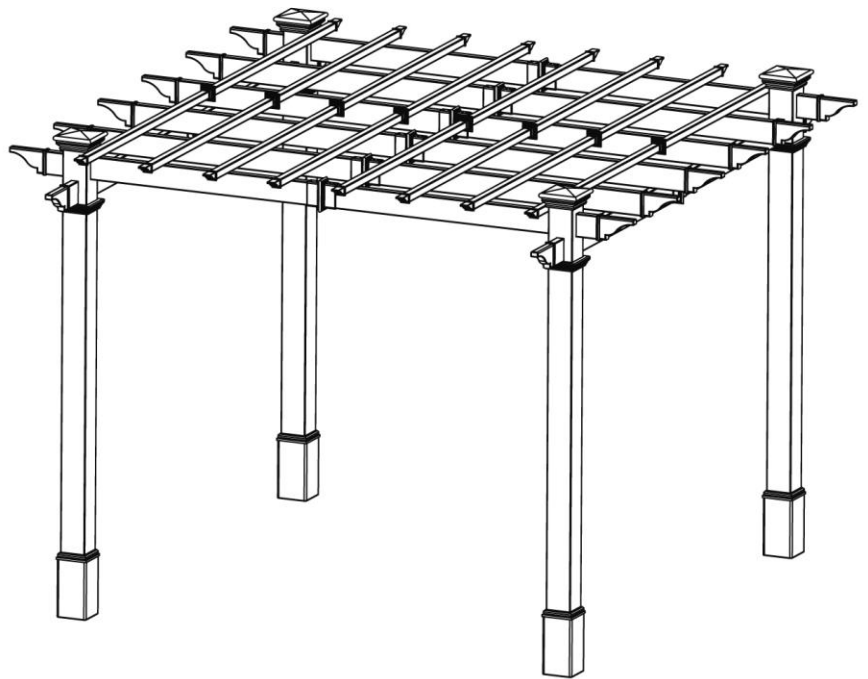

CHADSWORTH COLUMNS

1-800-COLUMNS

ADVANCED VINYL PERGOLA DRAWING

MANDALAY PERGOLA DESIGN

APPROVED _____

APPROXIMATE LEAD TIME ____ WEEK(S)
AFTER APPROVED SHOP DRAWINGS

CHADSWORTH'S 1.800.COLUMNS

277 NORTH FRONT STREET
HISTORIC WILMINGTON, NC 28401