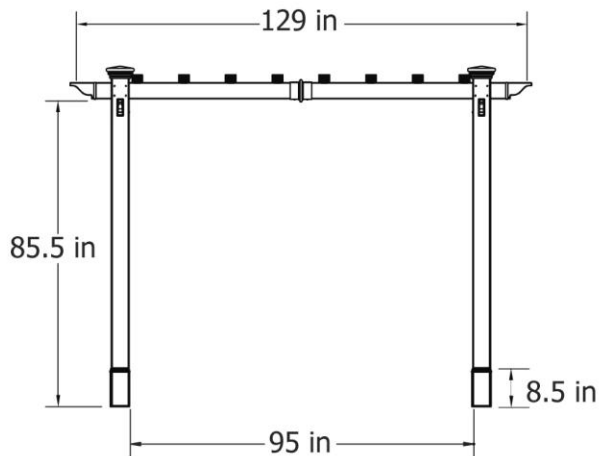

CHADSWORTH COLUMNS

1-800-COLUMNS

ADVANCED VINYL PERGOLA DRAWING

MANDALAY PERGOLA DESIGN

APPROVED _____

APPROXIMATE LEAD TIME ____ WEEK(S)
AFTER APPROVED SHOP DRAWINGS

CHADSWORTH'S 1.800.COLUMNS

277 NORTH FRONT STREET
HISTORIC WILMINGTON, NC 28401