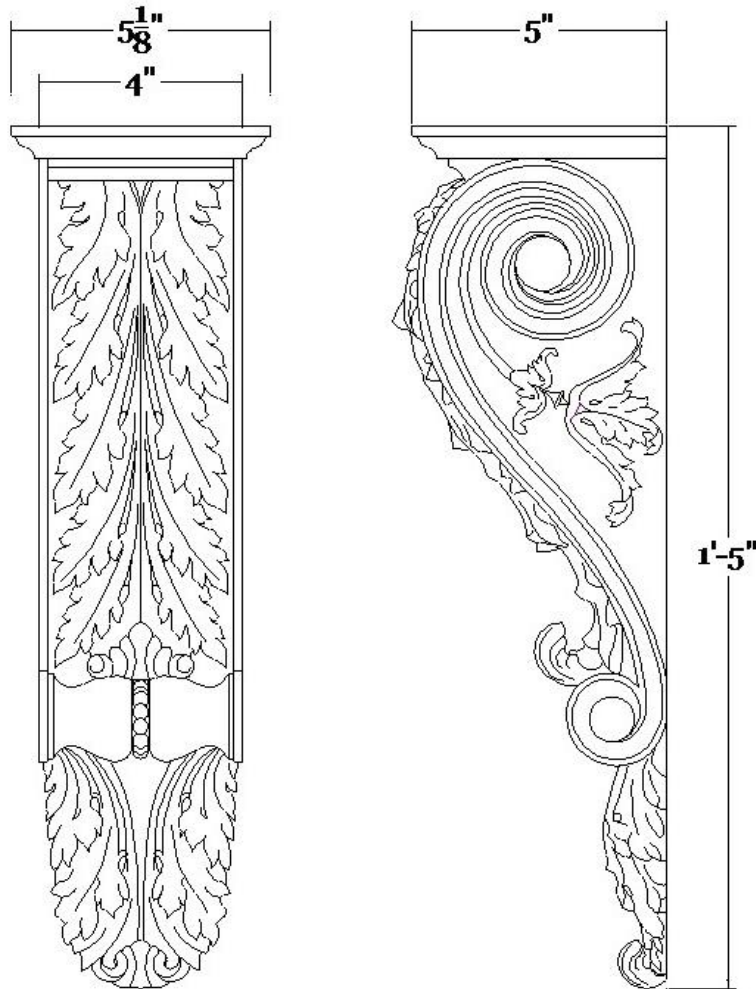

# CHADSWORTH COLUMNS

1-800-COLUMNS

## DECORATIVE PLASTER CORBELS

**Quantity:**

**Material:** Plaster

**Name:** Renaissance Corbel

**Part #:** COR-1672P-6

**Dimensions:**

(W): 5-1/8" x (D): 5" x (H): 17"

APPROVED \_\_\_\_\_

APPROXIMATE LEAD TIME \_\_\_\_ WEEK(S)  
AFTER APPROVED SHOP DRAWINGS

**CHADSWORTH'S 1.800.COLUMNS**

277 NORTH FRONT STREET  
HISTORIC WILMINGTON, NC 28401

[www.COLUMNS.com](http://www.COLUMNS.com)

CUSTOMER \_\_\_\_\_