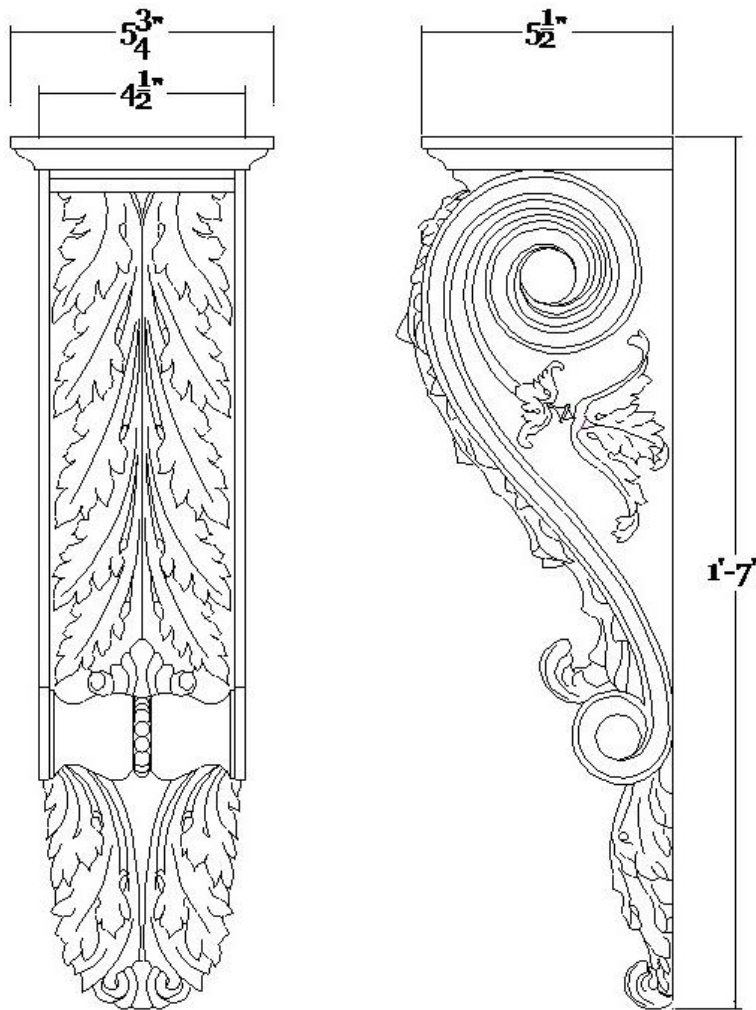

# CHADSWORTH COLUMNS

1-800-COLUMNS

## DECORATIVE PLASTER CORBELS

**Quantity:**

**Material:** Plaster

**Name:** Renaissance Corbel

**Part #:** COR-2672P-6

**Dimensions:**

(W):  $5-3/4"$  x (D):  $5-1/2"$  x (H):  $19"$

APPROVED \_\_\_\_\_

APPROXIMATE LEAD TIME \_\_\_\_ WEEK(S)  
AFTER APPROVED SHOP DRAWINGS

**CHADSWORTH'S 1.800.COLUMNS**

277 NORTH FRONT STREET  
HISTORIC WILMINGTON, NC 28401

[www.COLUMNS.com](http://www.COLUMNS.com)

\_\_\_\_\_  
**CUSTOMER**